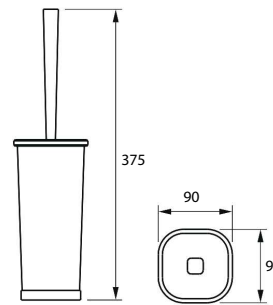

paco jaansōn

TWIST

Bathroom Accessories - Toilet Brush
Product Code: HI-27039D

Dimensions

375mm (w) x 90mm (d) x 90mm (h)

Features

Stylish Chrome Plated Finish

15 Years Limited Manufacturers Warranty