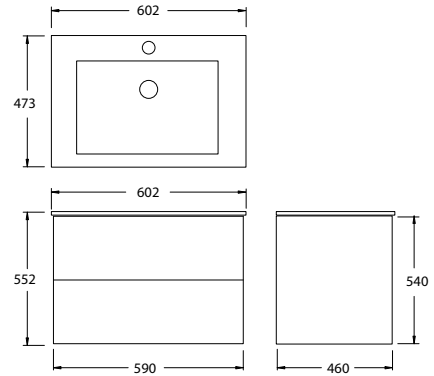

paco jaanson

BENELLI BATHROOM FURNITURE

Blanche 600mm Vanity Oak Veneer

Product Code: BLANCHE-600-V014

Dimensions

602mm (w) x 473mm (d) x 552mm (h)

DESCRIPTION

Benelli's Bathroom furniture conveys elegance, and luxury; whilst combining aesthetics, ergonomics, and functionality. Curated with the finest materials, and numerous colours variations; timber veneer and solid surface wash basin.