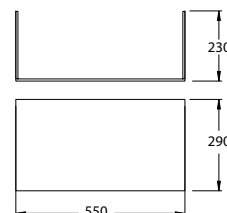

Features

Push To Open Double Drawers

Satin Finish Solid Surface Basin

One Tap Hole

5 Years Limited Manufacturers Warranty

1 Year Limited Commercial Warranty

Textured Woodgrain Finish - Timber Veneer

Graphite Interior

Kickboard Optional Extra (KB600-OAK)