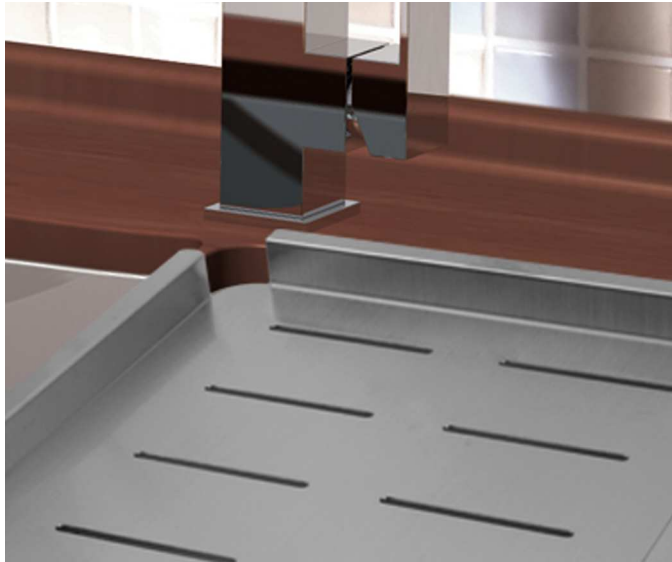

paco jaanson

SINKWARE ACCESSORIES

Stainless Steel - Corsica Drainer

Product Code: A01L

Dimensions

375mm (w) x 425mm (d) x 30mm (h)

DESCRIPTION

Paco Jaanson Sinkware Accessories being as functional as they are beautiful ensures that preparation and clean up are easy and enjoyable. The Paco Jaanson Sinkware Accessories Range inspires most modern European Designs and Styles.

High Grade 304 Stainless Steel Grid
Suitable For Use With Corsica Sinks Only

5 Year Replacement Warranty

Other Accessories Available

- Stainless Steel Soap Pump - SP01
- Timber Cutting Board - CL02
- Stainless Steel Colandar - CL01
- Stainless Steel Roll-Out Mat - CL03