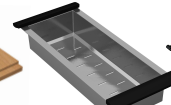

paco jaanson

SINKWARE ACCESSORIES

Stainless Steel - Corsica Drainer

Product Code: A01L

Dimensions

375mm (w) x 425mm (d) x 30mm (h)

DESCRIPTION

Paco Jaanson Sinkware Accessories being as functional as they are beautiful ensures that preparation and clean up are easy and enjoyable. The Paco Jaanson Sinkware Accessories Range inspires most modern European Designs and Styles.

High Grade 304 Stainless Steel Grid
Suitable For Use With Corsica Sinks Only

5 Year Replacement Warranty

Other Accessories Available

- Stainless Steel Soap Pump - SP01
- Timber Cutting Board - CL02
- Stainless Steel Colandar - CL01
- Stainless Steel Roll-Out Mat - CL03

SP01
Stainless Steel
Soap Pump

CL02
Timber Cutting
Board

CL01
Stainless Steel
Colandar

CL03
Stainless Steel
Roll-Out Mat

PRICING STRUCTURE

Retail Pricing:

Stainless Steel - For Corsica Sinks Only

\$77.00 gst inclusive