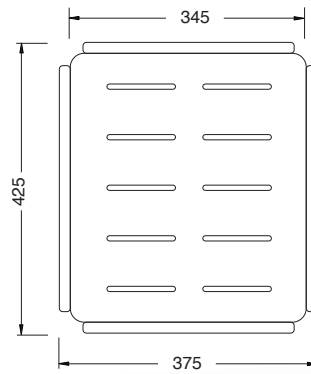

paco jaanson

SINKWARE ACCESSORIES

Stainless Steel - Corsica Drainer

Product Code: A01L

Dimensions

375mm (w) x 425mm (d) x 30mm (h)

DESCRIPTION

Paco Jaanson Sinkware Accessories being as functional as they are beautiful ensures that preparation and clean up are easy and enjoyable. The Paco Jaanson Sinkware Accessories Range inspires most modern European Designs and Styles.