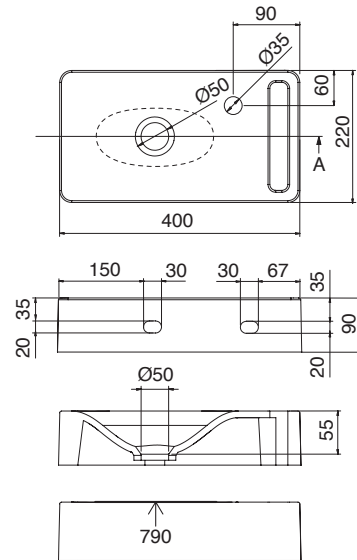

paco jaansōn

Scarabeo Hung

Wall Mount Basin - White
Product Code: SCA1513

Dimensions

400mm (w) x 220mm (d) x 63mm (h)

DESCRIPTION

Scarabeo's elegant, functional washbasins in many different models, have been stealing the scene in the bathroom since 1974.

Chiara Valeri
Chiara Valeri

Features

Wall-mounted

Plug + Waste Not Included

Configured for Single-hole Tap Set

Available with no Holes for Tap Set on request

5 Years Replacement Warranty

Complete with Integrated Towel Rail