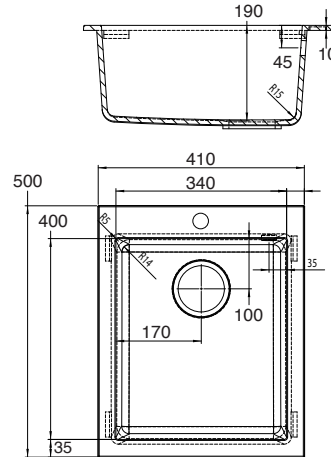

### Overall Dimensions

410mm (w) x 500mm (d) x 190mm (h)

All dimensions are approximate only and are subject to change by the manufacturer.  
Bench cut-outs should not be undertaken based on these dimensions

- 230 x 500mm - ELLE-LGQ05059
- 410 x 500mm - ELLE-LGQ10059
- 570 x 500mm - ELLE-LGQ010559