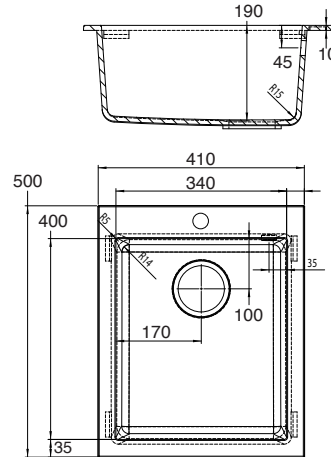

paco jaanson

Elleci Quadra Inset

Solid Surface - Black Granitek - Single Bowl Sink

Product Code: ELLE-LGQ10059

Overall Dimensions

410mm (w) x 500mm (d) x 190mm (h)

All dimensions are approximate only and are subject to change by the manufacturer.
Bench cut-outs should not be undertaken based on these dimensions

- 230 x 500mm - ELLE-LGQ05059
- 410 x 500mm - ELLE-LGQ10059
- 570 x 500mm - ELLE-LGQ010559

Optional Accessories

- Glass Sliding Chopping Board - ELLE-ATV01001
- Stainless Steel Drainer - ELLE-ADI01300
- Stainless Steel Shelf - ELLE-AGB01304