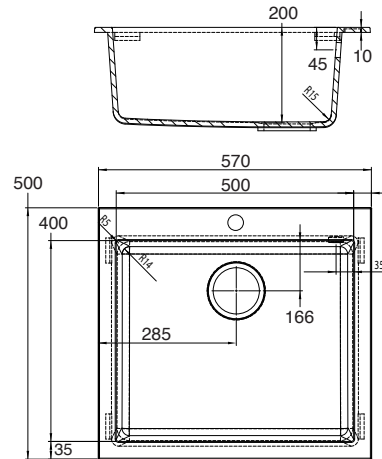

paco jaanson

Elleci Quadra Inset

Solid Surface - Black Granitek - Single Bowl Sink

Product Code: ELLE-LGQ10559

Overall Dimensions

570mm (w) x 500mm (d) x 213mm (h)

All dimensions are approximate only and are subject to change by the manufacturer.
Bench cut-outs should not be undertaken based on these dimensions

Beautiful, timeless and strong.

PRICING STRUCTURE

Retail Pricing:

Solid Surface - Black Granitek One Tap Hole
\$770.00 gst inclusive +\$50.00 gst inclusive

Features

- Suitable for Inset Counter Mounting
- Made In Italy - Waste Included - With Overflow
- 25 Year Replacement Warranty
- No Tap Hole or One Tap Hole
- Available in Single Bowl Configuration - Black
 - 230 x 500mm - ELLE-LGQ05059
 - 410 x 500mm - ELLE-LGQ10059
 - 570 x 500mm - ELLE-LGQ10559