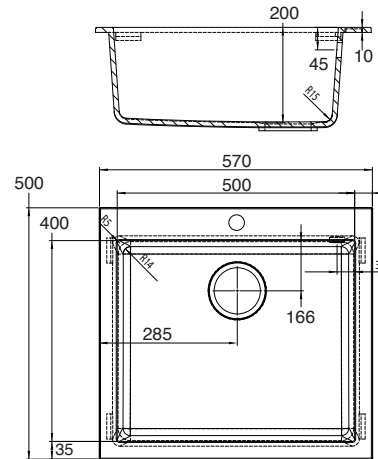

### Overall Dimensions

570mm (w) x 500mm (d) x 213mm (h)

All dimensions are approximate only and are subject to change by the manufacturer.  
Bench cut-outs should not be undertaken based on these dimensions

### Features

- Suitable for Inset Counter Mounting
- Made In Italy - Waste Included - With Overflow
- 10 Years Limited Manufacturers Warranty
- 1 Year Limited Commercial Warranty
- No Tap Hole or One Tap Hole
- Available in Single Bowl Configuration - Black
  - 230 x 500mm - ELLE-LGQ05059
  - 410 x 500mm - ELLE-LGQ10059
  - 570 x 500mm - ELLE-LGQ10559