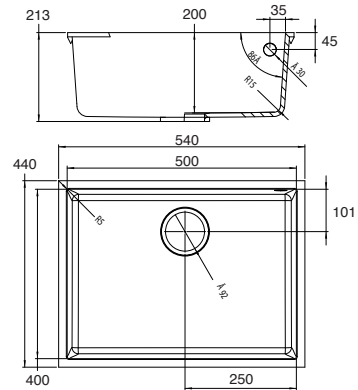

Beautiful, timeless and strong.

PRICING STRUCTURE

Retail Pricing:

Solid Surface - White Granitek

\$825.00 gst inclusive

Overall Dimensions

540mm (w) x 440mm (d) x 213mm (h)

All dimensions are approximate only and are subject to change by the manufacturer.
Bench cut-outs should not be undertaken based on these dimensions

- 380 x 440mm - ELLE-LGQ10059BSO

- 540 x 440mm - ELLE-LGQ10559BSO

- 200 x 440mm - ELLE-LGQ05059BSO

Double Bowl Configuration - Black

- 760 x 435mm - ELLE-LGQ35059BSO

Single Bowl Configuration - White

- 540 x 440mm - ELLE-LGQ10568BSO

- 760 x 440mm - ELLE-LGQ13068BSO

Double Bowl Configuration - White

- 760 x 435mm - ELLE-LGQ35068BSO

Optional Accessories

- Glass Sliding Chopping Board - ELLE-ATV01001

- Stainless Steel Drainer - ELLE-ADI01300