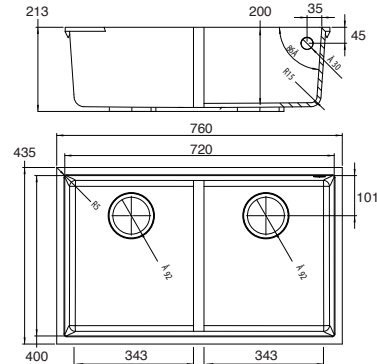

Beautiful, timeless and strong.

PRICING STRUCTURE

Retail Pricing:

Solid Surface - Black Granitek

\$990.00 gst inclusive

Overall Dimensions

760mm (w) x 435mm (d) x 213mm (h)

All dimensions are approximate only and are subject to change by the manufacturer.
Bench cut-outs should not be undertaken based on these dimensions

- 380 x 440mm - ELLE-LGQ10059BSO

- 540 x 440mm - ELLE-LGQ10559BSO

- 200 x 440mm - ELLE-LGQ05059BSO

Double Bowl Configuration - Black

- 760 x 435mm - ELLE-LGQ35059BSO

Single Bowl Configuration - White

- 540 x 440mm - ELLE-LGQ10568BSO

- 760 x 440mm - ELLE-LGQ13068BSO

Double Bowl Configuration - White

- 760 x 435mm - ELLE-LGQ35068BSO

Optional Accessories

- Glass Sliding Chopping Board - ELLE-ATV01001

- Stainless Steel Drainer - ELLE-ADI01300