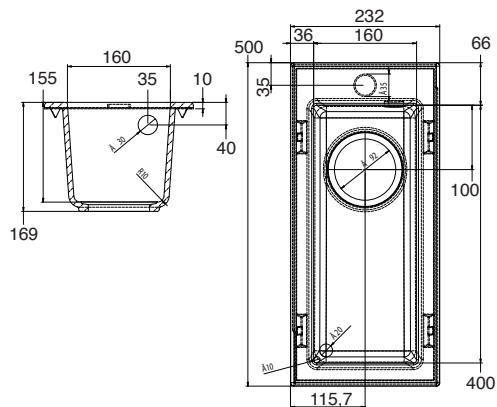

### Overall Dimensions

232mm (w) x 500mm (d) x 169mm (h)

All dimensions are approximate only and are subject to change by the manufacturer. Bench cut-outs should not be undertaken based on these dimensions

### Features

- Suitable for Inset Counter Mounting
- Made In Italy - Waste Included - With Overflow
- 25 Year Replacement Warranty
- No Tap Hole or One Tap Hole
- Available in Single Bowl Configuration - Black
  - 230 x 500mm - ELLE-LGQ05059
  - 410 x 500mm - ELLE-LGQ10059
  - 570 x 500mm - ELLE-LGQ010559