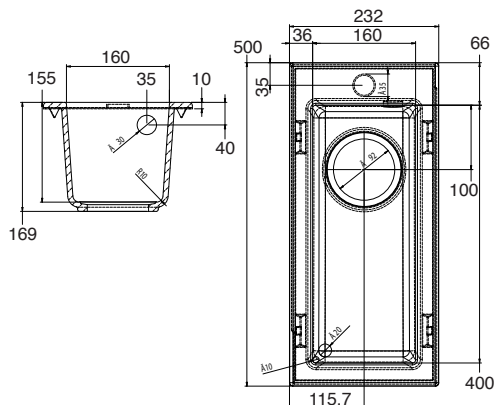

### Overall Dimensions

232mm (w) x 500mm (d) x 169mm (h)

All dimensions are approximate only and are subject to change by the manufacturer.  
Bench cut-outs should not be undertaken based on these dimensions

### Features

- Suitable for Inset Counter Mounting
- Made In Italy - Waste Included - With Overflow
- 10 Years Limited Manufacturers Warranty
- 1 Year Limited Commercial Warranty
- No Tap Hole or One Tap Hole
- Available in Single Bowl Configuration - Black
  - 230 x 500mm - ELLE-LGQ05059
  - 410 x 500mm - ELLE-LGQ10059
  - 570 x 500mm - ELLE-LGQ010559