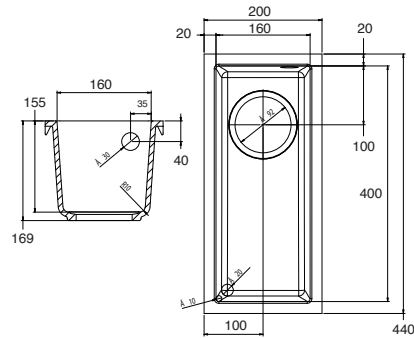

Beautiful, timeless and strong.

PRICING STRUCTURE

Retail Pricing:

Solid Surface - Black Granitek

\$550.00 gst inclusive

Overall Dimensions

200mm (w) x 440mm (d) x 169mm (h)

All dimensions are approximate only and are subject to change by the manufacturer. Bench cut-outs should not be undertaken based on these dimensions

- 380 x 440mm - ELLE-LGQ10059BSO
- 540 x 440mm - ELLE-LGQ10559BSO
- 200 x 440mm - ELLE-LGQ05059BSO

Double Bowl Configuration - Black

- 760 x 435mm - ELLE-LGQ35059BSO

Single Bowl Configuration - White

- 540 x 440mm - ELLE-LGQ10568BSO
- 760 x 440mm - ELLE-LGQ13068BSO

Double Bowl Configuration - White

- 760 x 435mm - ELLE-LGQ35068BSO

Optional Accessories

- Glass Sliding Chopping Board - ELLE-ATV01001
- Stainless Steel Drainer - ELLE-ADI01300
- Stainless Steel Shelf - ELLE-AGB01304