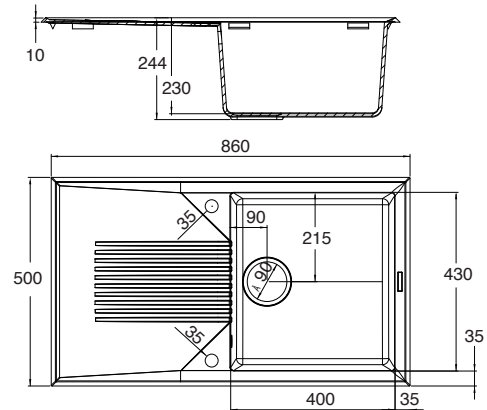

paco jaanson

Elleci Tekno Inset

Solid Surface - Black Granitek - Single Bowl Sink with Drainer
Product Code: ELLE-LGT40059

Overall Dimensions

860mm (w) x 500mm (d) x 244mm (h)

All dimensions are approximate only and are subject to change by the manufacturer.
Bench cut-outs should not be undertaken based on these dimensions

Waste Included - With Overflow

With no Tap Hole or One Tap Hole

10 Years Limited Manufacturers Warranty

1 Year Limited Commercial Warranty

Available to the Tekno Range - Black

- 860 x 500mm Single Bowl with Drainer - ELLE-LGT40059
- 860 x 500mm Double Bowl - ELLE-LGT45059
- 1160 x 500mm Double Bowl with Drainer - ELLE-LGT50059