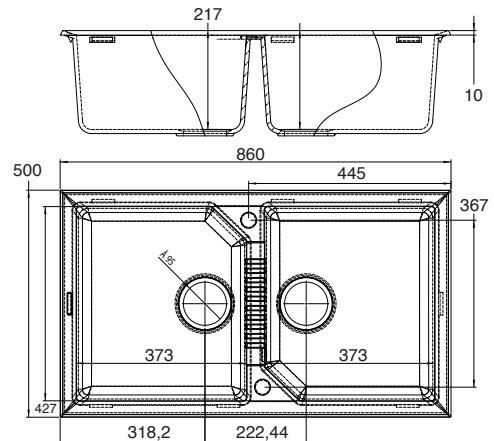

Beautiful, timeless and strong.

PRICING STRUCTURE

Retail Pricing:

Solid Surface - Black Granitek	One Tap Hole
\$990.00 gst inclusive	+\$50.00 gst inclusive

Overall Dimensions

860mm (w) x 500mm (d) x 241 mm (h)

All dimensions are approximate only and are subject to change by the manufacturer. Bench cut-outs should not be undertaken based on these dimensions

Features

Suitable for Inset Counter Mounting

Left Hand or Right Hand

- 860 x 500mm Double Bowl - ELLE-LGT45059

- 1160 x 500mm Double Bowl with Drainer - ELLE-LGT50059

Optional Accessories

- Glass Sliding Chopping Board - ELLE-ATV01001

- Stainless Steel Drainer - ELLE-ADI01300