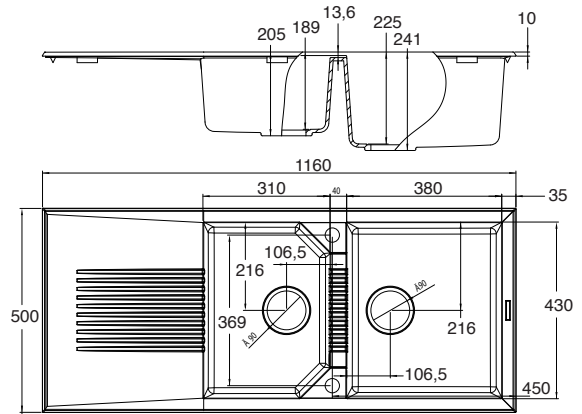

## Elleci Tekno Inset

Solid Surface - Black Granitek - Double Bowl Sink with Drainer  
 Product Code: ELLE-LGT50059

### Overall Dimensions

1160mm (w) x 500mm (d) x 241mm (h)

All dimensions are approximate only and are subject to change by the manufacturer.  
 Bench cut-outs should not be undertaken based on these dimensions

### Features

Suitable for Inset Counter Mounting

Left Hand or Right Hand

Waste Included - With Overflow

25 Year Replacement Warranty

With no Tap Hole or One Tap Hole

Available to the Tekno Range - Black

- 860 x 500mm Single Bowl with Drainer - ELLE-LG40059
- 860 x 500mm Double Bowl - ELLE-LGT45059
- 1160 x 500mm Double Bowl with Drainer - ELLE-LGQ010559