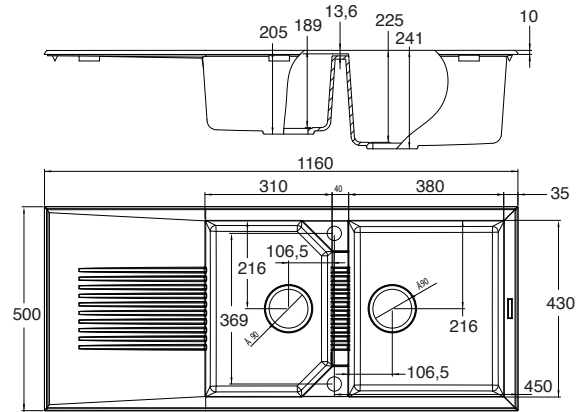

paco jaanson

Elleci Tekno Inset

Solid Surface - Black Granitek - Double Bowl Sink with Drainer
Product Code: ELLE-LGT50059

Overall Dimensions

1160mm (w) x 500mm (d) x 241mm (h)

All dimensions are approximate only and are subject to change by the manufacturer.
Bench cut-outs should not be undertaken based on these dimensions

Beautiful, timeless and strong.

PRICING STRUCTURE

Retail Pricing:

Solid Surface - Black Granitek	One Tap Hole
\$1,100.00 gst inclusive	+\$50.00 gst inclusive

Features

Suitable for Inset Counter Mounting

Left Hand or Right Hand

Waste Included - With Overflow

With no Tap Hole or One Tap Hole

10 Years Limited Manufacturers Warranty

1 Year Limited Commercial Warranty

Available to the Tekno Range - Black

- 860 x 500mm Single Bowl with Drainer - ELLE-LGT40059

- 860 x 500mm Double Bowl - ELLE-LGT45059

- 1160 x 500mm Double Bowl with Drainer - ELLE-LGT50059

Optional Accessories

- Glass Sliding Chopping Board - ELLE-ATV01001

- Stainless Steel Drainer - ELLE-ADI01300