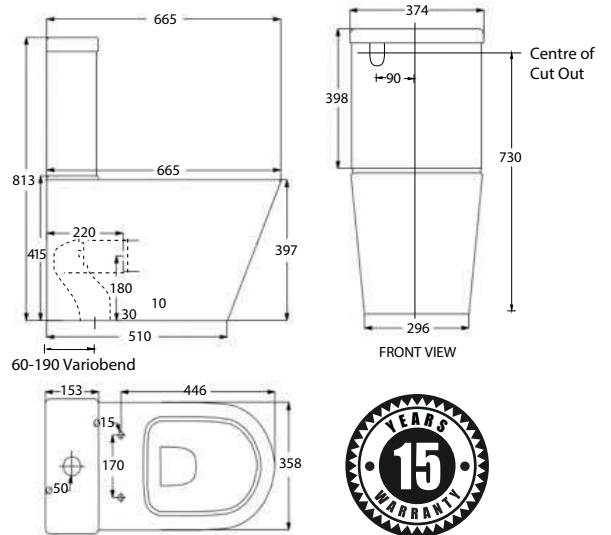

paco jaanson

DAYTONA

Standard Wall Face Toilet Suite with BOC3187 Soft Close Seat
Code: Hu-8057 (Bottom Inlet) or Hu-8057BI (Back Inlet)

Dimensions

374mm (w) x 665mm (d) x 813mm (h)

DESCRIPTION

When minimalism is a must, Daytona is always first over the line. Its streamlined pan is perfect for the modern pace of everyday living.

Available with both standard and slim soft closing seats - Removable for easy cleaning.

Quehi Beer

Features

WDI Inlet & Outlet Valve

Bottom or Rear Entry Water Inlet Cistern

Supplied with Variobend Connector for S trap (AU-001)

S trap 60 to 190mm - P trap 180mm

Optional Extension for Set-Out up to 260mm S trap - Order Code Au-kada-S

4 Star - Wels 4.5/3 Litres

Soft Close Seat (BOC3187)

Made from Vitreous China

15 Years Limited Manufacturers Warranty