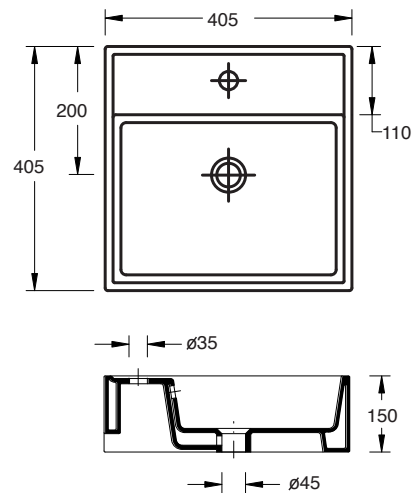

paco jaanson

BELLAGIO

Plasidi - 405mm Mini Recife Bench/Wall Basin - White
Product Code: 30003-7063B

Dimensions

405mm (w) x 405mm (d) x 150mm (h)

DESCRIPTION

Brighten any bathroom with this stylish Mini Recife Bench/Wall Basin from the Bellagio Range. This basin will be an elegant yet affordable addition to any bathroom.