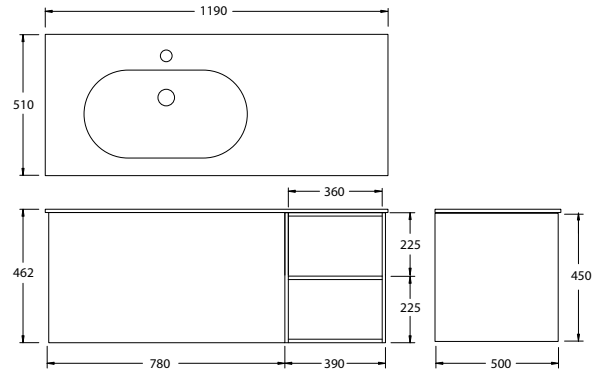

paco jaanson

BENELLI BATHROOM FURNITURE

Boffi 1200mm Vanity Walnut Veneer Tempered Glass Drawer
Product Code: BOFFI-1200-B1-V008

Dimensions

1190mm (w) x 510mm (d) x 462mm (h)

DESCRIPTION

Benelli's Bathroom furniture conveys elegance, and luxury; whilst combining aesthetics, ergonomics, and functionality. Curated with the finest materials, and numerous colours variations; timber veneer and solid surface wash basin.

PRICING STRUCTURE

Retail Pricing:

BOFFI-1200-B1-V008 Vanity \$1,930.50 gst inclusive
KB1200-WALNUT Kickboard \$258.50 gst inclusive

Features

- Push To Open Drawer
- Tempered Glass Front with Aluminium Frame
- Satin Finish Solid Surface Basin
- Two Right Hand Side Shelves
- One Tap Hole
- 5 Years Limited Manufacturers Warranty
- 1 Year Limited Commercial Warranty
- Textured Woodgrain Finish - Timber Veneer
- Graphite Interior
- Kickboard Optional Extra (KB1200-WALNUT)