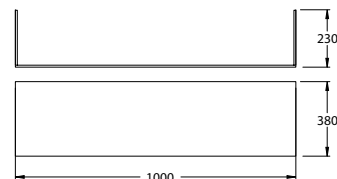

paco jaanson

BENELLI BATHROOM FURNITURE

Boffi 1200mm Vanity Walnut Veneer Tempered Glass Drawer
Product Code: BOFFI-1200-B1-V008

Dimensions

1190mm (w) x 510mm (d) x 462mm (h)

DESCRIPTION

Benelli's Bathroom furniture conveys elegance, and luxury; whilst combining aesthetics, ergonomics, and functionality. Curated with the finest materials, and numerous colours variations; timber veneer and solid surface wash basin.

PRICING STRUCTURE

Retail Pricing:

BOFFI-1200-B1-V008 Vanity \$1,930.50 gst inclusive
KB1200-WALNUT Kickboard \$258.50 gst inclusive

Features

- Push To Open Drawer
- Tempered Glass Front with Aluminium Frame
- Satin Finish Solid Surface Basin
- Two Right Hand Side Shelves
- One Tap Hole
- 5 Years Limited Manufacturers Warranty
- 1 Year Limited Commercial Warranty
- Textured Woodgrain Finish - Timber Veneer
- Graphite Interior
- Kickboard Optional Extra (KB1200-WALNUT)