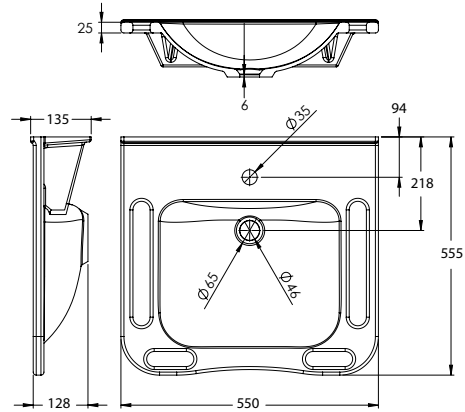

paco jaanson

BENELLI  CARE

550mm Solid Surface Resin Washbasin - Gloss White
Code: WBM-602-550-1

Dimensions

550mm (w) x 555mm (d) x 128mm (h)

All measurements are in millimetres & subject to change without notice.