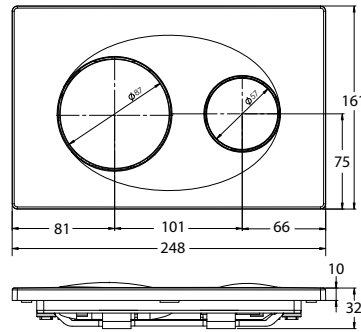

paco jaanson

WILCO

Savio In Wall Cistern Control Plate

Codes: WILCO-P40-0110 + WILCO-P40-0120

Dimensions

248mm (w) x 32mm (d) x 161mm (h)

DESCRIPTION

Architectural trends developed after the 1980s brought up the preference of wall hung & concealed products in the bathrooms and kitchens instead of the old floor standing products due to aesthetic, functional & hygienic aspects.