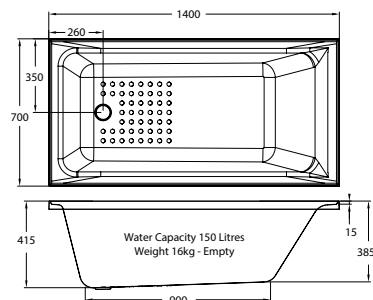

## PRICING STRUCTURE

Retail Pricing:

HD8152-1.7      HD8152-1.5      HD8152-1.4  
\$275.00 gst inc.    \$250.00 gst inc.    \$242.00 gst inc.

Orders of five or less in one delivery are subject to a freight charge of \$220.00 (gst inclusive) to all areas.

Dimensions HD8152-1.7  
1700mm (w) x 700mm (d) x 415mm (h)

Dimensions HD8152-1.5  
1500mm (w) x 700mm (d) x 415mm (h)

Dimensions HD8152-1.4  
1400mm (w) x 700mm (d) x 415mm (h)