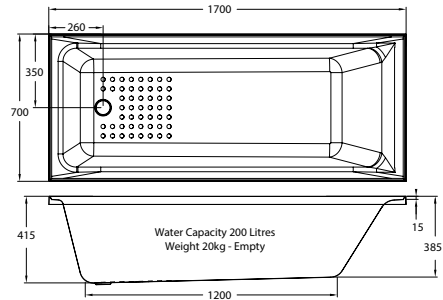

## PRICING STRUCTURE

Retail Pricing:

HD8152-1.7      HD8152-1.5      HD8152-1.4  
\$275.00 gst inc.    \$250.00 gst inc.    \$242.00 gst inc.

Orders of five or less in one delivery are subject to a freight charge of \$220.00 (gst inclusive) to all areas.

Dimensions HD8152-1.7  
1700mm (w) x 700mm (d) x 415mm (h)

Dimensions HD8152-1.5  
1500mm (w) x 700mm (d) x 415mm (h)

Dimensions HD8152-1.4  
1400mm (w) x 700mm (d) x 415mm (h)