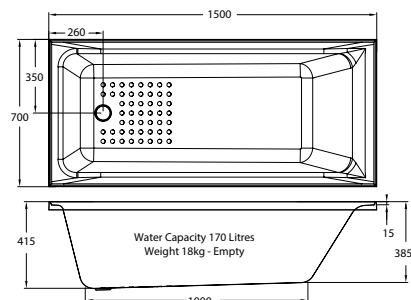

## PRICING STRUCTURE

Retail Pricing:

HD8152-1.7      HD8152-1.5      HD8152-1.4  
\$275.00 gst inc.    \$250.00 gst inc.    \$242.00 gst inc.

Orders of five or less in one delivery are subject to a freight charge of \$220.00 (gst inclusive) to all areas.

Dimensions HD8152-1.7  
1700mm (w) x 700mm (d) x 415mm (h)

Dimensions HD8152-1.5  
1500mm (w) x 700mm (d) x 415mm (h)

Dimensions HD8152-1.4  
1400mm (w) x 700mm (d) x 415mm (h)