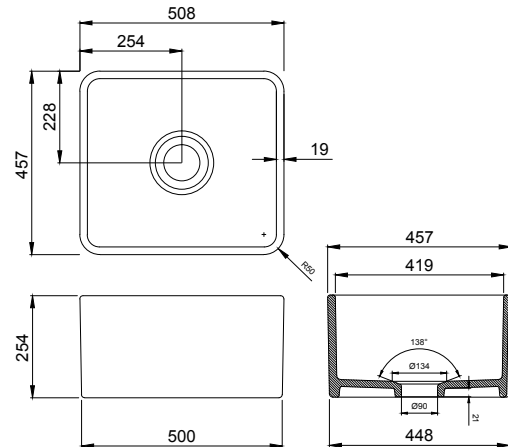

paco jaanson

BOCCHI

Casa - Ceramic Kitchen Sink 500mm

Product Code: Bocchi-1136

Dimensions

508mm (w) x 457mm (d) x 254mm (h)

DESCRIPTION

Casa ceramic kitchen sink breaks the mold of standard geometry, to give a unique expression, an individual quality to last the test of time. Practical in application and stunningly aesthetic makes Casa a collectable piece to any home.