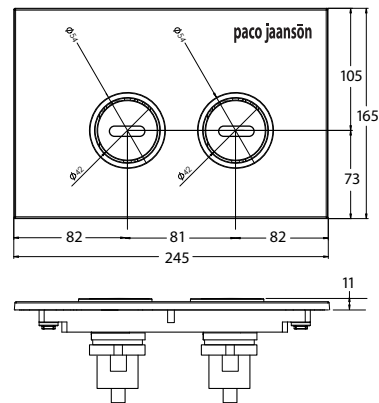

paco jaansōn

PNEUMATICS

In-wall Cistern Plastic Control Plate - Mirror Chrome

Codes: PJ-G3100006

Dimensions

245mm (w) x 33mm (d) x 165mm (h)

DESCRIPTION

Architectural trends developed after the 1980s brought up the preference of wall hung & concealed products in the bathrooms and kitchens instead of the old floor standing products due to aesthetic, functional & hygienic aspects.