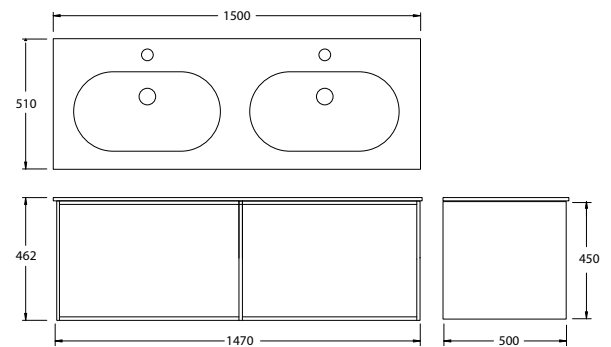

paco jaanson

BENELLI BATHROOM FURNITURE

Boffi 1500mm Double Bowl Vanity Walnut Veneer

Product Code: BOFFI-1500-V008

Dimensions

1470mm (w) x 500mm (d) x 450mm (h)

DESCRIPTION

Benelli's Bathroom furniture conveys elegance, and luxury; whilst combining aesthetics, ergonomics, and functionality. Curated with the finest materials, and numerous colours variations; timber veneer and solid surface wash basin.