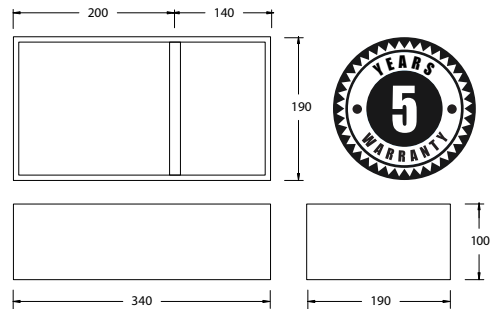

PRICING STRUCTURE

Retail Pricing:

DE-010

\$154.00 gst inclusive

Dimensions

340mm (w) x 190mm (d) x 100mm (h)

Features

Aluminium Panel in Matt Black