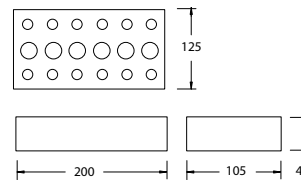

PRICING STRUCTURE

Retail Pricing:

DE-015

\$132.00 gst inclusive

Dimensions

200mm (w) x 105mm (d) x 45mm (h)

Features

Walnut Solid Wood