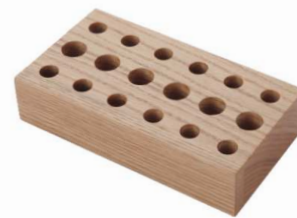

paco jaanson

BENELLI BATHROOM FURNITURE

Drawer Divider

Product Code: DE-016

DESCRIPTION

Benelli's Bathroom furniture conveys elegance, and luxury; whilst combining aesthetics, ergonomics, and functionality. Curated with the finest materials, and numerous colours variations; timber veneer and solid surface wash basin.

PRICING STRUCTURE

Retail Pricing:

DE-016

\$132.00 gst inclusive

Dimensions

200mm (w) x 105mm (d) x 45mm (h)

Features

Oak Solid Wood