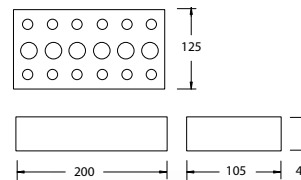

PRICING STRUCTURE

Retail Pricing:

DE-016

\$132.00 gst inclusive

Dimensions

200mm (w) x 105mm (d) x 45mm (h)

Features

Oak Solid Wood