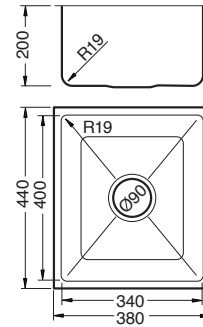

PRICING STRUCTURE

Retail Pricing:

Single Bowl Sink - CDS810M-38-R19-PVD

\$660.00 gst inclusive

Overall Dimensions

380mm (w) x 440mm (d) x 200mm (h) x 1.2mm (t)

All dimensions are approximate only and are subject to change by the manufacturer. Bench cut-outs should not be undertaken based on these dimensions

Available in Single Bowl Configuration

- 380 x 440mm - CDS810M-38-R19-PVD

- 440 x 440mm - CDS810M-44-R19-PVD

- 580 x 440mm - CDS810L-58-R19-PVD

Double Bowl Configuration

- 630 x 440mm - CDS820-63-R19-PVD

- 760 x 440mm - CDS820-76-R19-PVD