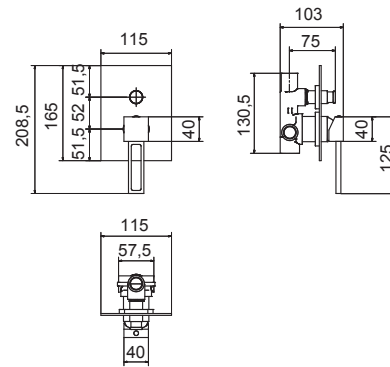

paco jaanson

JEKYLL+HYDE IB RUBINETTERIE

Wall Diverter Mixer

Product Code: DJ310 - Open Handle or RU310 - Solid Handle

Dimensions

115mm (w) x 103mm (d) x 208.5mm (h)

Design Davide Bregoli

Features