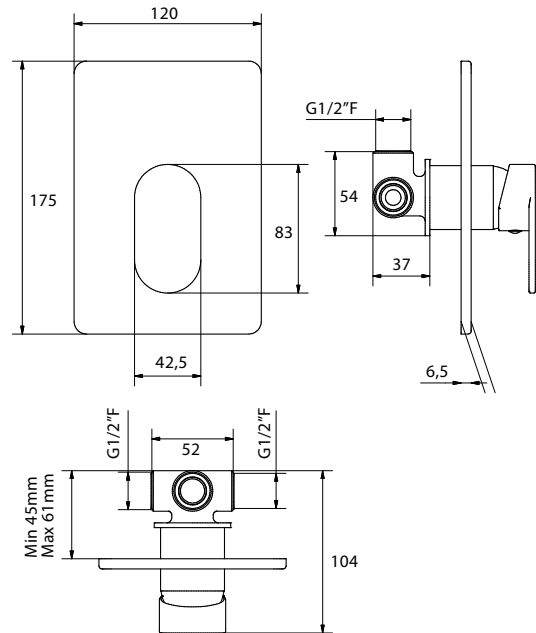

paco jaanson

LOVE ME  IB RUBINETTERIE

Wall Mixer

Product Code: LM300

Dimensions

120mm (w) x 62mm (d) x 175mm (h)

DESCRIPTION

Simply being inspired by the love of nature + water, Maurizio Duranti was able to push such a mentality into the LoveMe collection.