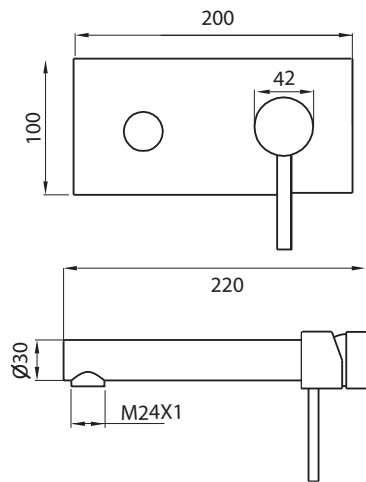

paco jaanson

RONDO

Wall Mixer & Spout - Polished Chrome
Product Code: ALS-ROW&S

Dimensions

200mm (w) x 220mm (d) x 100mm (h)

DESCRIPTION

The Rondo Range is a select group of exceptional pieces of high-quality design, artistic and hi-tech. Captivating and enthralling there is something to enhance any bathroom space that is designed with an evolutionary flair and suitable for the consumer that demands the highest level of finish.

PRICING STRUCTURE

Retail Pricing:
Chrome Plated Brass
\$327.00 gst inclusive

Features

- Minimalist Basin Mixer Tap
- Heavyweight Solid Brass Construction
- Stylish Chrome Plated Finish
- Suitable for Basins
- 15 Years Limited Manufacturers Warranty
- 5 Star - Wels 5 Litres / Min