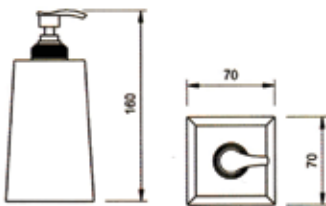

30 cm. towel rail
 > cod. HJ003

Towel ring
 > cod. HJ001

Toilet roll holder
 > cod. HJ004

Toilet brush holder
 > cod. HJ013

Shelf
 > cod. HJ007

Soap dispenser
 > cod. HJ010

Table style toothbrush holder
 > cod. HJ006

Cotton wool holder
 > cod. HJ012

Wall-mounted toothbrush holder
 > cod. HJ009

Wall-mounted soap holder
 > cod. HJ008

Table style soap dish
 > cod. HJ011