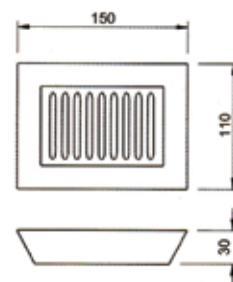

30 cm. towel rail
 > cod. HJ003

Towel ring
 > cod. HJ001

Toilet roll holder
 > cod. HJ004

Toilet brush holder
 > cod. HJ013

Shelf
 > cod. HJ007

Soap dispenser
 > cod. HJ010

Table style toothbrush holder
 > cod. HJ006

Cotton wool holder
 > cod. HJ012

Wall-mounted toothbrush holder
 > cod. HJ009

Wall-mounted soap holder
 > cod. HJ008

Table style soap dish
 > cod. HJ011