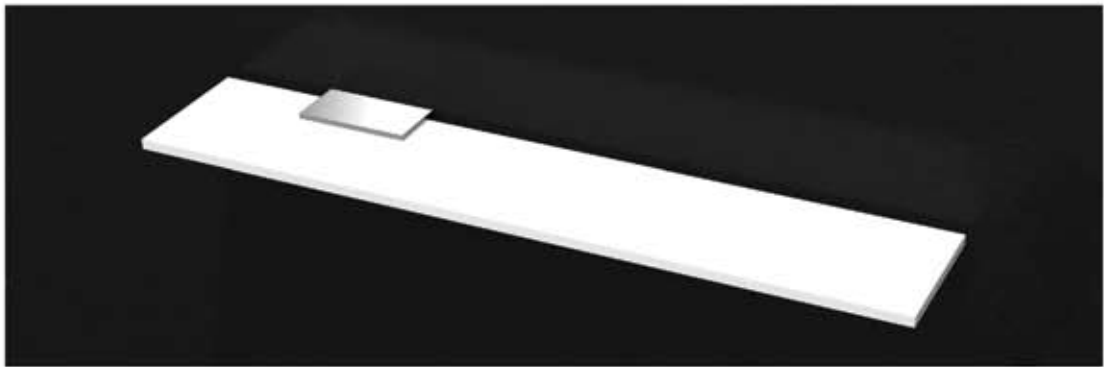

gancio

6/0

*Tondano
Ø 12*

*grasso
filato*

80 cm

ACCESSORI

Design: Maurizio Duranti

80 cm. towel rail
 > cod. HJ014

30 cm. towel rail
 > cod. HJ003

Towel ring
 > cod. HJ001

Toilet roll holder
 > cod. HJ004

Toilet brush holder
 > cod. HJ013

Shelf
 > cod. HJ007

Soap dispenser
 > cod. HJ010

Table style toothbrush holder
 > cod. HJ006

Cotton wool holder
 > cod. HJ012

Wall-mounted toothbrush holder
 > cod. HJ009

Wall-mounted soap holder
 > cod. HJ008

Table style soap dish
 > cod. HJ011