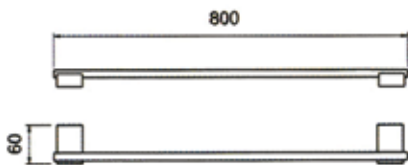

gancio

6/0

*Tondano
Ø 12*

*grasso
filato*

80 cm

ACCESSORI

Design: Maurizio Duranti

80 cm. towel rail
 > cod. HJ014

30 cm. towel rail
 > cod. HJ003

Towel ring
 > cod. HJ001

Toilet roll holder
 > cod. HJ004

Toilet brush holder
 > cod. HJ013

Shelf
 > cod. HJ007

Soap dispenser
 > cod. HJ010

Table style toothbrush holder
 > cod. HJ006