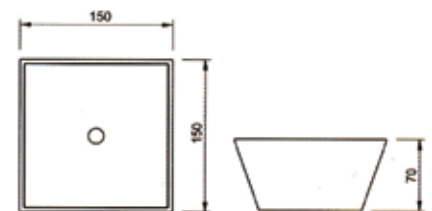

30 cm. towel rail
 > cod. HJ003

Towel ring
 > cod. HJ001

Toilet roll holder
 > cod. HJ004

Toilet brush holder
 > cod. HJ013

Shelf
 > cod. HJ007

Soap dispenser
 > cod. HJ010

Table style toothbrush holder
 > cod. HJ006