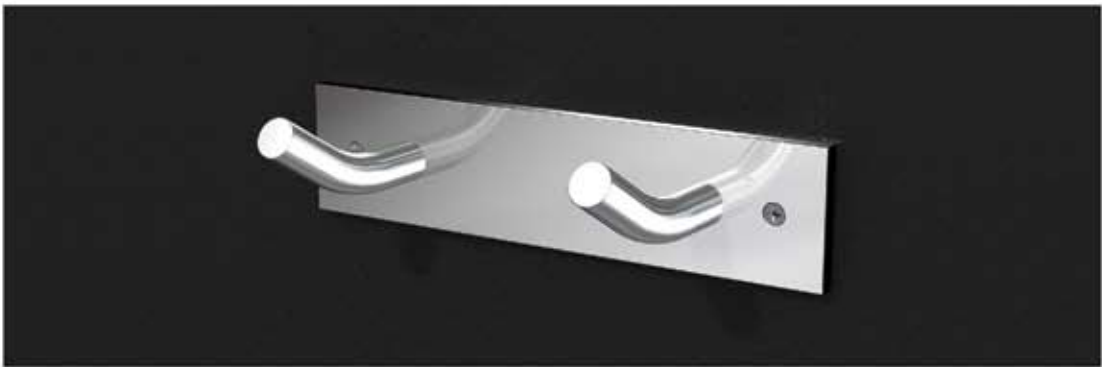

gancio

6/0

*Tondano
Ø 12*

*grasso
filato*

80 cm

ACCESSORI

Design: Maurizio Duranti

80 cm. towel rail
 > cod. HJ014

30 cm. towel rail
 > cod. HJ003

Towel ring
 > cod. HJ001

Toilet roll holder
 > cod. HJ004

Toilet brush holder
 > cod. HJ013

Shelf
 > cod. HJ007

Soap dispenser
 > cod. HJ010

Table style toothbrush holder
 > cod. HJ006

Cotton wool holder
 > cod. HJ012

Wall-mounted toothbrush holder
 > cod. HJ009

Wall-mounted soap holder
 > cod. HJ008

Table style soap dish
 > cod. HJ011