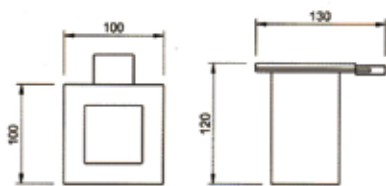

Wall-mounted toothbrush holder
> cod. HJ009