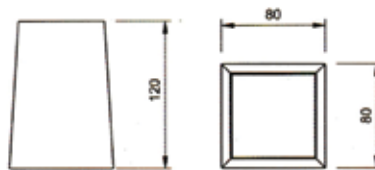

30 cm. towel rail
 > cod. HJ003

Towel ring
 > cod. HJ001

Toilet roll holder
 > cod. HJ004

Toilet brush holder
 > cod. HJ013

Shelf
 > cod. HJ007

Soap dispenser
 > cod. HJ010

Table style toothbrush holder
 > cod. HJ006