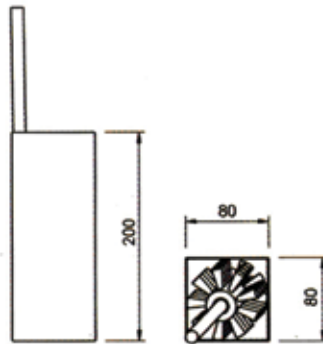

gancio

6/0

*Tondano
Ø 12*

*grasso
filato*

80 cm

ACCESSORI

Design: Maurizio Duranti

80 cm. towel rail
 > cod. HJ014

30 cm. towel rail
 > cod. HJ003

Towel ring
 > cod. HJ001

Toilet roll holder
 > cod. HJ004

Toilet brush holder
 > cod. HJ013

Shelf
 > cod. HJ007

Soap dispenser
 > cod. HJ010

Table style toothbrush holder
 > cod. HJ006