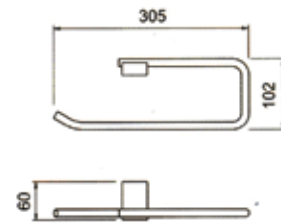

gancio

6/0

*Tondano
Ø 12*

*grasso
filato*

80 cm

ACCESSORI

Design: Maurizio Duranti

80 cm. towel rail
 > cod. HJ014

30 cm. towel rail
 > cod. HJ003

Towel ring
 > cod. HJ001

Toilet roll holder
 > cod. HJ004

Toilet brush holder
 > cod. HJ013

Shelf
 > cod. HJ007

Soap dispenser
 > cod. HJ010

Table style toothbrush holder
 > cod. HJ006