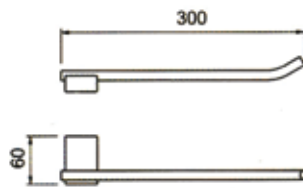

gancio

6/0

*Tondano
Ø 12*

*grasso
filato*

80 cm

ACCESSORI

Design: Maurizio Duranti

80 cm. towel rail
 > cod. HJ014

30 cm. towel rail
 > cod. HJ003

Towel ring
 > cod. HJ001

Toilet roll holder
 > cod. HJ004

Toilet brush holder
 > cod. HJ013

Shelf
 > cod. HJ007

Soap dispenser
 > cod. HJ010

Table style toothbrush holder
 > cod. HJ006