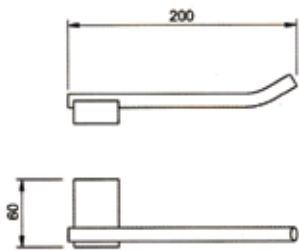

gancio

6/0

*Tondano
Ø 12*

*grasso
filato*

80 cm

ACCESSORI

Design: Maurizio Duranti

80 cm. towel rail
 > cod. HJ014

30 cm. towel rail
 > cod. HJ003

Towel ring
 > cod. HJ001

Toilet roll holder
 > cod. HJ004

Toilet brush holder
 > cod. HJ013

Shelf
 > cod. HJ007

Soap dispenser
 > cod. HJ010

Table style toothbrush holder
 > cod. HJ006