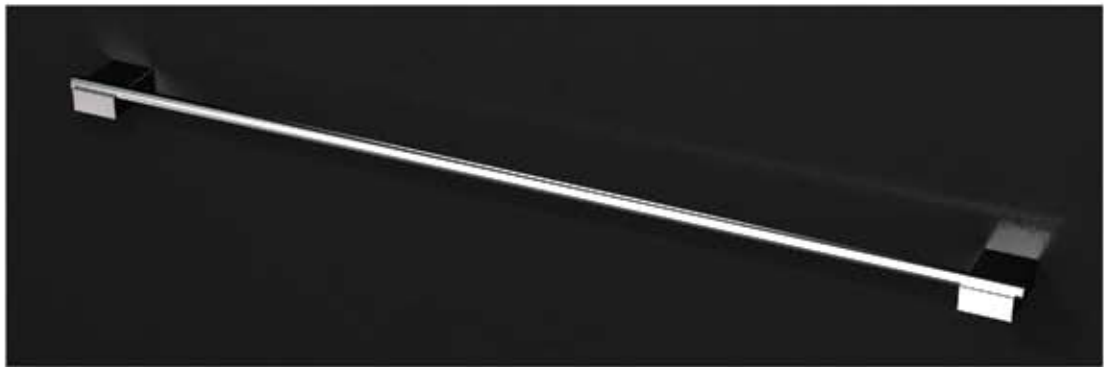

gancio

6/0

*Tondano
Ø 12*

*grasso
filato*

80 cm

ACCESSORI

Design: Maurizio Duranti

80 cm. towel rail
 > cod. HJ014

30 cm. towel rail
 > cod. HJ003

Towel ring
 > cod. HJ001

Toilet roll holder
 > cod. HJ004

Toilet brush holder
 > cod. HJ013

Shelf
 > cod. HJ007

Soap dispenser
 > cod. HJ010

Table style toothbrush holder
 > cod. HJ006

Cotton wool holder
 > cod. HJ012

Wall-mounted toothbrush holder
 > cod. HJ009

Wall-mounted soap holder
 > cod. HJ008

Table style soap dish
 > cod. HJ011