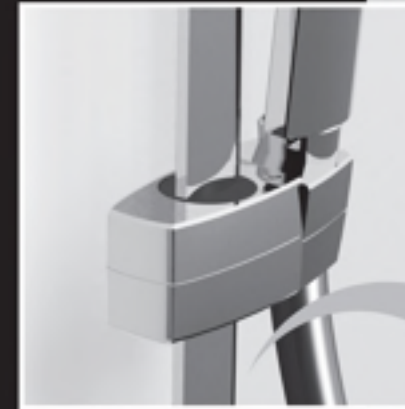

Quadra Art.1-0234

Ellittica Art.2-0150A

Shower Elbows Are
 Sold Separately

STUNNING FEATURES STANDARD

- Swivel Action Connection (Anti-Torsion) Hose
- Silver PVC - Easy Clean Hose
- Anticalcination Head
- 3 Star Water Rating - 9Lpm
- 5 years warranty

Beautifully Crafted In Italy By
NUOVA OSMO

Symphoni

Saturnia
NUOVA-SLDE7701

Single Function
Shower Set

Ellittico
NUOVA-SLET4171
Single Function Shower
Set Including Unique
900mm Rail

Symphoni

Omega
NUOVA-SLDE500A

Five Function
Shower Set

Symphoni adds a contemporary feel to any home and is durable enough to meet the rigorous demands of everyday living.

Whether selecting a single function headset or the Omega Five all come with a twist free swivel connection hose nut as well as anti calcination features standard.