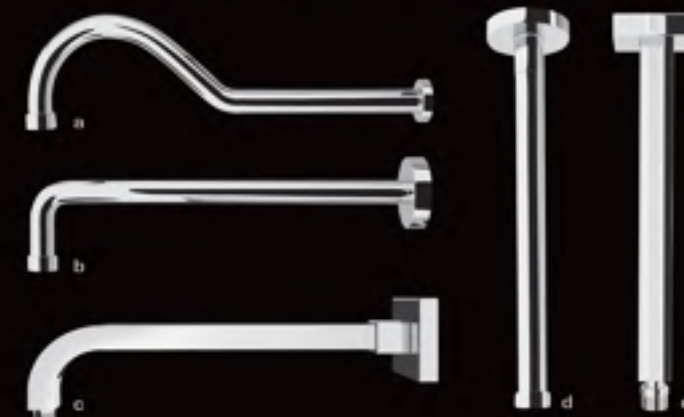

Symphoni

Omega
NUOVA-SLDE500A

Five Function
Shower Set

Symphoni adds a contemporary feel to any home and is durable enough to meet the rigorous demands of everyday living.

Whether selecting a single function headset or the Omega Five all come with a twist free swivel connection hose nut as well as anti calcination features standard.

Wells 3 star 9L p/min

Each shower head is guaranteed by the manufacturer for 1 year parts and labour and 15 years parts only.

Failure to comply with the installation instructions will void this warranty.

Drop Square

- HI-YC83-03
  200mm
- HI-YC83-05
  250mm
- HI-YC83-07
  300mm
- HI-YC83-09 *
  400mm
- HI-YC83-11 *
  500mm
- HI-YC83-12 *
  600mm

* Recommended for Ceiling Mount and use with Ceiling Arms only.

Drop Round

- HI-YC85-03
  200mm (d)
- HI-YC85-05
  250mm (d)
- HI-YC85-07
  300mm (d)
- HI-YC85-09 *
  400mm (d)
- HI-YC85-11 *
  500mm (d)
- HI-YC85-12 *
  600mm (d)

* Recommended for Ceiling Mount and use with Ceiling Arms only.

Shower Arms

Shower Arms Sold Separately

- a HI-905A
  300mm (l)
- b HI-906A
  300mm (l)
- c HI-933A
  320mm (l)
- d HI-907A | HI-907B | HI-907C | HI-907D
  200mm (l) | 300mm (l) | 450mm (l) | 600mm (l)
- e HI-931A | HI-931B | HI-931C
  300mm (h) | 450mm (h) | 600mm (h)

WALL MOUNT

CEILING MOUNT