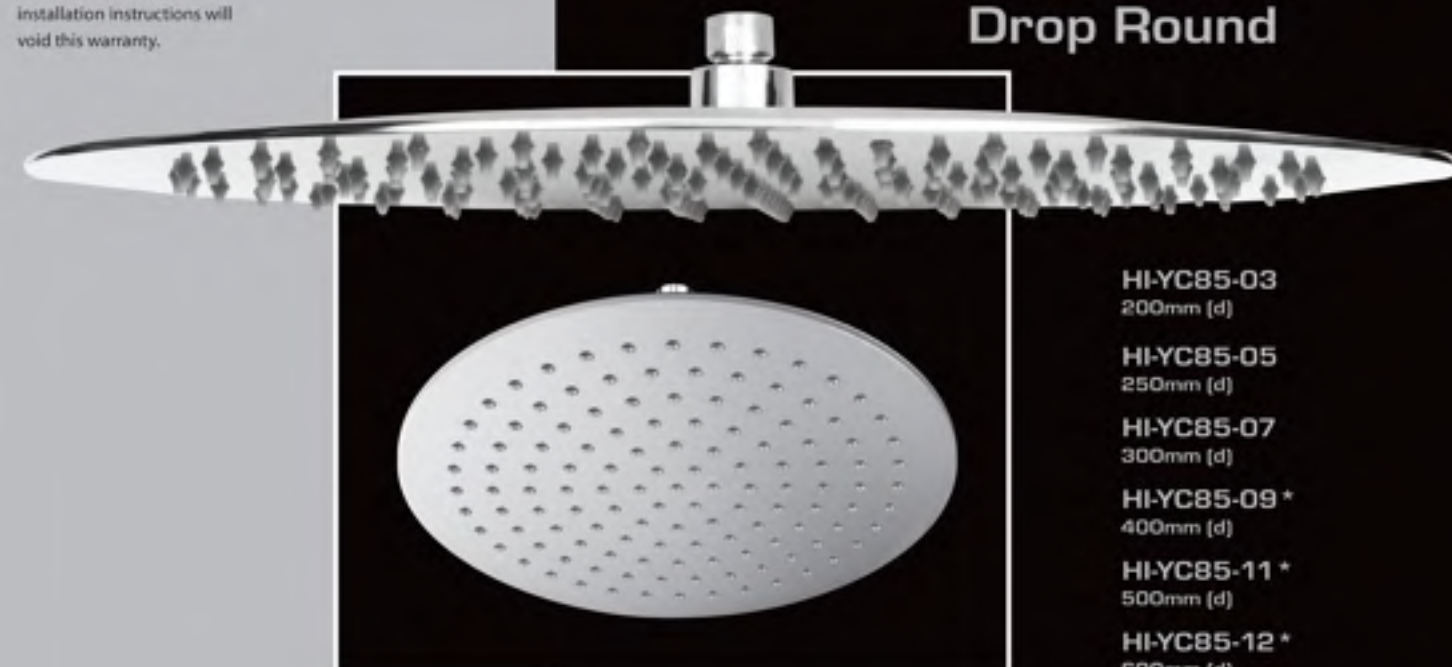

Beautifully Crafted In Italy By
NUOVA OSMO

Symphoni

Saturnia
NUOVA-SLDE7701

Single Function
Shower Set

Ellittico
NUOVA-SLET4171
Single Function Shower
Set Including Unique
900mm Rail

Symphoni

Omega
NUOVA-SLDE500A

Five Function
Shower Set

Symphoni adds a contemporary feel to any home and is durable enough to meet the rigorous demands of everyday living.

Whether selecting a single function headset or the Omega Five all come with a twist free swivel connection hose nut as well as anti calcination features standard.

Drop Square

- HI-YC83-03
200mm
- HI-YC83-05
250mm
- HI-YC83-07
300mm
- HI-YC83-09 *
400mm
- HI-YC83-11 *
500mm
- HI-YC83-12 *
600mm

* Recommended for Ceiling Mount and use with Ceiling Arms only.

Drop Round