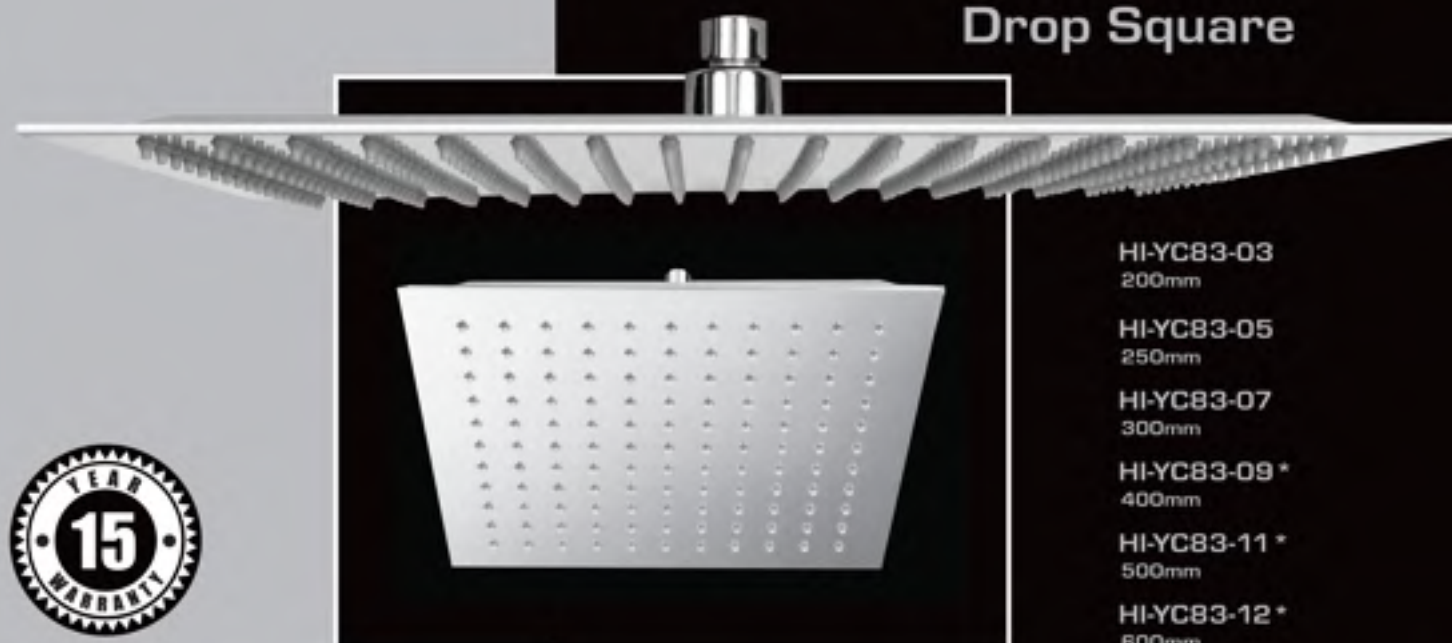

Drop Square