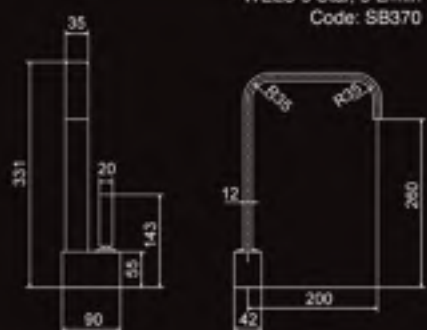

Basin Set

Basin Mixer

Wall Basin Set - 180mm
Wall Bath Set - 235mm

Wall Tap Set on
Verticle Plate

Wall Tap Set
with Divertor

Wall Tap Set with
Shower Elbow

Wall Tap Set

Basin Mixer
WELS 5 Star, 5 L/min
Code: SB200

Basin Set
WELS 5 Star, 5 L/min
Code: SB390

Wall Basin Set - 180mm
WELS 5 Star, 5 L/min
Code: SB206

Wall Bath Set - 235mm
Code: SB208

**Wall Tap Set on
Verticle Plate**
Code: SB301

Wall Tap Set
Code: SB400

**Wall Tap Set
with Divertor**
WELS 5 Star, 5 L/min
Code: SB310

**Wall Tap Set
with Shower Elbow**
WELS 5 Star, 5 L/min
Code: SB311

paco jaansõn

pacojaanson-SB101104

Paco Jaanson reserves the rights to vary specifications or delete models from their range without prior notification.

Bidet Mixer
Code: SB220

Sink Mixer
WELS 5 Star, 5 L/min
Code: SB370

SUPER BOX

paco jaansōn Fine Bathroomware

Useful objects which carry their own weight while lifting our spirits high - Each piece is an inspired balance of form and function