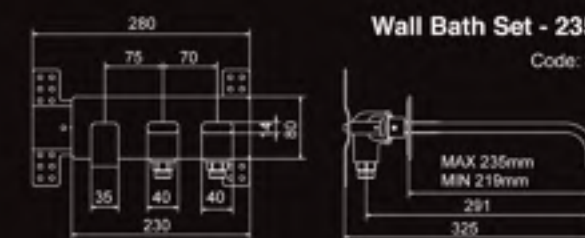

Basin Set

Basin Mixer

Wall Basin Set - 180mm
Wall Bath Set - 235mm

Wall Tap Set on
Verticle Plate

Wall Tap Set
with Divertor

Wall Tap Set with
Shower Elbow

Wall Tap Set

Basin Mixer
WELS 5 Star, 5 L/min
Code: SB200

Basin Set
WELS 5 Star, 5 L/min
Code: SB390

Wall Basin Set - 180mm
WELS 5 Star, 5 L/min
Code: SB206

Wall Bath Set - 235mm
Code: SB208

**Wall Tap Set on
Verticle Plate**
Code: SB301

Wall Tap Set
Code: SB400

**Wall Tap Set
with Divertor**
WELS 5 Star, 5 L/min
Code: SB310

**Wall Tap Set
with Shower Elbow**
WELS 5 Star, 5 L/min
Code: SB311

paco jaansõn

pacojaanson-SB101104

Paco Jaanson reserves the rights to vary specifications or delete models from their range without prior notification.