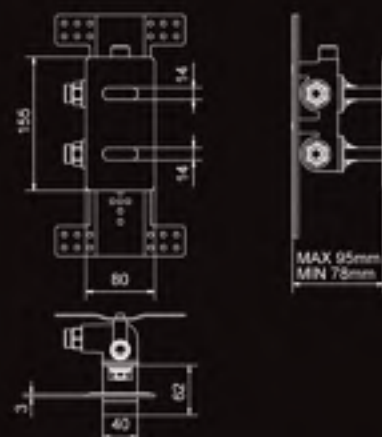

paco jaansõn

SUPER BOX

The image features the title 'SUPER BOX' in a large, bold, black, sans-serif font. The word 'SUPER' is on the top line, and 'BOX' is on the bottom line. The letter 'O' in 'BOX' is replaced by a black rectangular frame. Inside this frame, a man with long brown hair, wearing a green t-shirt, a dark jacket with white sleeves, and dark pants, is captured in a dynamic jumping pose. He is positioned as if he is about to land or has just jumped into the 'O'. The background within the frame is dark, making the man stand out.

Basin Set

Basin Mixer

Wall Basin Set - 180mm
Wall Bath Set - 235mm

Wall Tap Set on
Verticle Plate

Wall Tap Set
with Divertor

Wall Tap Set with
Shower Elbow

Wall Tap Set

Basin Mixer
WELS 5 Star, 5 L/min
Code: SB200

Basin Set
WELS 5 Star, 5 L/min
Code: SB390

Wall Basin Set - 180mm
WELS 5 Star, 5 L/min
Code: SB206

Wall Bath Set - 235mm
Code: SB208

**Wall Tap Set on
Verticle Plate**
Code: SB301

Wall Tap Set
Code: SB400

**Wall Tap Set
with Divertor**
WELS 5 Star, 5 L/min
Code: SB310

**Wall Tap Set
with Shower Elbow**
WELS 5 Star, 5 L/min
Code: SB311

paco jaansõn

pacojaanson-SB101104

Paco Jaanson reserves the rights to vary specifications or delete models from their range without prior notification.