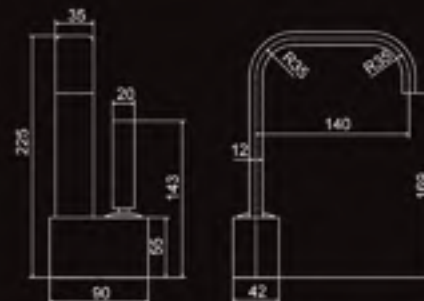

paco jaansõn

SUPER BOX

The image features the title 'SUPER BOX' in a large, bold, black, sans-serif font. The word 'SUPER' is on the top line, and 'BOX' is on the bottom line. The letter 'O' in 'BOX' is replaced by a black rectangular frame. Inside this frame, a man with long brown hair, wearing a green t-shirt, a dark jacket with white sleeves, and dark pants, is captured in a dynamic jumping pose. He is positioned as if he is about to land or has just jumped into the 'O'. The background within the frame is dark, making the man stand out.

Basin Set

Basin Mixer

Wall Basin Set - 180mm
Wall Bath Set - 235mm

Wall Tap Set on
Verticle Plate

Wall Tap Set
with Divertor

Wall Tap Set with
Shower Elbow

Wall Tap Set

Basin Mixer
WELS 5 Star, 5 L/min
Code: SB200

Basin Set
WELS 5 Star, 5 L/min
Code: SB390

Wall Basin Set - 180mm
WELS 5 Star, 5 L/min
Code: SB206

Wall Bath Set - 235mm
Code: SB208

**Wall Tap Set on
Verticle Plate**
Code: SB301

Wall Tap Set
Code: SB400

**Wall Tap Set
with Divertor**
WELS 5 Star, 5 L/min
Code: SB310

**Wall Tap Set
with Shower Elbow**
WELS 5 Star, 5 L/min
Code: SB311

paco jaansõn

pacojaanson-SB101104

Paco Jaanson reserves the rights to vary specifications or delete models from their range without prior notification.