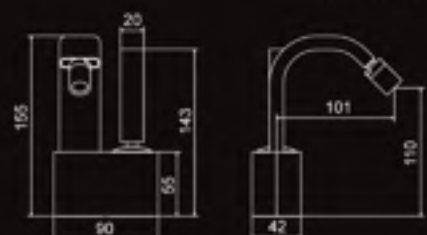

Bidet Mixer
Code: SB220