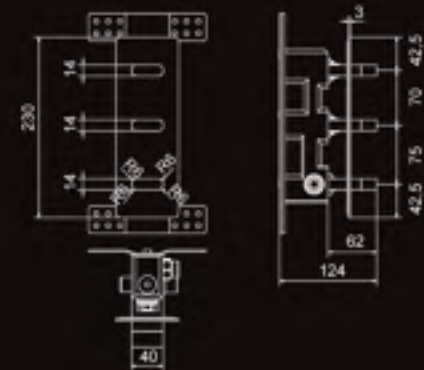

paco jaansõn

SUPER BOX

The image features the title 'SUPER BOX' in a large, bold, black, sans-serif font. The word 'SUPER' is on the top line, and 'BOX' is on the bottom line. The letter 'O' in 'BOX' is replaced by a black rectangular frame. Inside this frame, a man with long brown hair, wearing a green t-shirt, a dark jacket with white sleeves, and dark pants, is captured in a dynamic jumping pose. He is positioned as if he is about to land or has just jumped into the 'O'. The background within the frame is dark, making the man stand out.

Basin Set

Basin Mixer

Wall Basin Set - 180mm
Wall Bath Set - 235mm

Wall Tap Set on
Verticle Plate

Wall Tap Set
with Divertor

Wall Tap Set with
Shower Elbow

Wall Tap Set

Basin Mixer
WELS 5 Star, 5 L/min
Code: SB200

Basin Set
WELS 5 Star, 5 L/min
Code: SB390

Wall Basin Set - 180mm
WELS 5 Star, 5 L/min
Code: SB206

Wall Bath Set - 235mm
Code: SB208

**Wall Tap Set on
Verticle Plate**
Code: SB301

Wall Tap Set
Code: SB400

**Wall Tap Set
with Divertor**
WELS 5 Star, 5 L/min
Code: SB310

**Wall Tap Set
with Shower Elbow**
WELS 5 Star, 5 L/min
Code: SB311

paco jaansõn

pacojaanson-SB101104

Paco Jaanson reserves the rights to vary specifications or delete models from their range without prior notification.