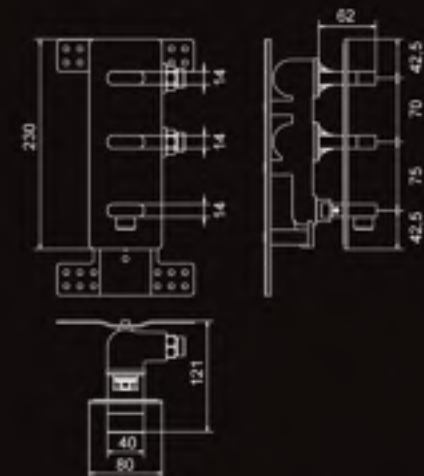

paco jaansõn

SUPER BOX

The image features the title 'SUPER BOX' in a large, bold, black, sans-serif font. The word 'SUPER' is on the top line, and 'BOX' is on the bottom line. The letter 'O' in 'BOX' is replaced by a black rectangular frame. Inside this frame, a man with long brown hair, wearing a green t-shirt, a dark jacket with white sleeves, and dark pants, is captured in a dynamic jumping pose. He is positioned as if he is about to land or has just jumped into the 'O'. The background within the frame is dark, making the man stand out.

Basin Set

Basin Mixer

Wall Basin Set - 180mm
Wall Bath Set - 235mm

Wall Tap Set on
Verticle Plate

Wall Tap Set
with Divertor

Wall Tap Set with
Shower Elbow

Wall Tap Set

Basin Mixer
WELS 5 Star, 5 L/min
Code: SB200

Basin Set
WELS 5 Star, 5 L/min
Code: SB390

Wall Basin Set - 180mm
WELS 5 Star, 5 L/min
Code: SB206

Wall Bath Set - 235mm
Code: SB208

**Wall Tap Set on
Verticle Plate**
Code: SB301

Wall Tap Set
Code: SB400

**Wall Tap Set
with Divertor**
WELS 5 Star, 5 L/min
Code: SB310

**Wall Tap Set
with Shower Elbow**
WELS 5 Star, 5 L/min
Code: SB311

paco jaansõn

pacojaanson-SB101104

Paco Jaanson reserves the rights to vary specifications or delete models from their range without prior notification.