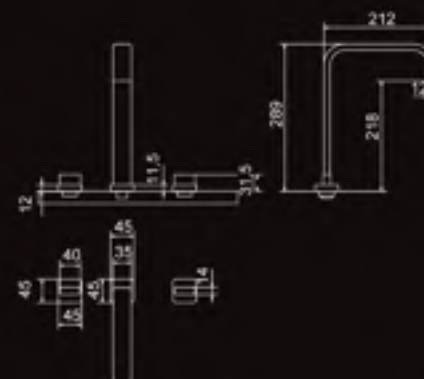

paco jaansõn

SUPER BOX

The image features the title 'SUPER BOX' in a large, bold, black, sans-serif font. The word 'SUPER' is on the top line, and 'BOX' is on the bottom line. The letter 'O' in 'BOX' is replaced by a black rectangular frame. Inside this frame, a man with long brown hair, wearing a green t-shirt, a dark jacket with white sleeves, and dark pants, is captured in a dynamic jumping pose. He is positioned as if he is about to land or has just jumped into the 'O'. The background within the frame is dark, making the man stand out.

Basin Set

Basin Mixer

Wall Basin Set - 180mm
Wall Bath Set - 235mm

Wall Tap Set on
Verticle Plate

Wall Tap Set
with Divertor

Wall Tap Set with
Shower Elbow

Wall Tap Set

Basin Mixer
WELS 5 Star, 5 L/min
Code: SB200

Basin Set
WELS 5 Star, 5 L/min
Code: SB390

Wall Basin Set - 180mm
WELS 5 Star, 5 L/min
Code: SB206

Wall Bath Set - 235mm
Code: SB208

**Wall Tap Set on
Verticle Plate**
Code: SB301

Wall Tap Set
Code: SB400

**Wall Tap Set
with Divertor**
WELS 5 Star, 5 L/min
Code: SB310

**Wall Tap Set
with Shower Elbow**
WELS 5 Star, 5 L/min
Code: SB311

paco jaansõn

pacojaanson-SB101104

Paco Jaanson reserves the rights to vary specifications or delete models from their range without prior notification.