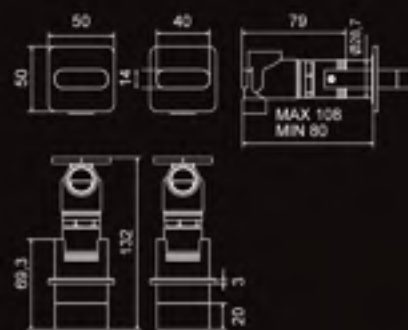

Basin Set

Basin Mixer

Wall Basin Set - 180mm
Wall Bath Set - 235mm

Wall Tap Set on
Verticle Plate

Wall Tap Set
with Divertor

Wall Tap Set with
Shower Elbow

Wall Tap Set

Basin Mixer
WELS 5 Star, 5 L/min
Code: SB200

Basin Set
WELS 5 Star, 5 L/min
Code: SB390

Wall Basin Set - 180mm
WELS 5 Star, 5 L/min
Code: SB206

Wall Bath Set - 235mm
Code: SB208

**Wall Tap Set on
Verticle Plate**
Code: SB301

Wall Tap Set
Code: SB400

**Wall Tap Set
with Divertor**
WELS 5 Star, 5 L/min
Code: SB310

**Wall Tap Set
with Shower Elbow**
WELS 5 Star, 5 L/min
Code: SB311

paco jaansõn

pacojaanson-SB101104

Paco Jaanson reserves the rights to vary specifications or delete models from their range without prior notification.