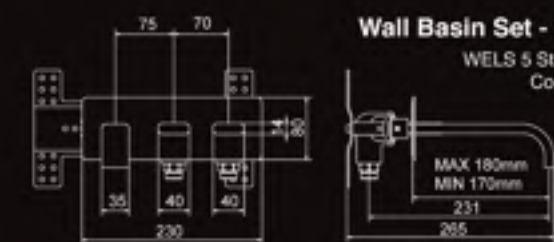

paco jaansõn

SUPER BOX

The image features the title 'SUPER BOX' in a large, bold, black, sans-serif font. The word 'SUPER' is on the top line, and 'BOX' is on the bottom line. The letter 'O' in 'BOX' is replaced by a black rectangular frame. Inside this frame, a man with long brown hair, wearing a green t-shirt, a dark jacket with white sleeves, and dark pants, is captured in a dynamic jumping pose. He is positioned as if he is about to land or has just jumped into the 'O'. The background within the frame is dark, making the man stand out.

Basin Set

Basin Mixer

Wall Basin Set - 180mm
Wall Bath Set - 235mm

Wall Tap Set on
Verticle Plate

Wall Tap Set
with Divertor

Wall Tap Set with
Shower Elbow

Wall Tap Set

Basin Mixer
WELS 5 Star, 5 L/min
Code: SB200

Basin Set
WELS 5 Star, 5 L/min
Code: SB390

Wall Basin Set - 180mm
WELS 5 Star, 5 L/min
Code: SB206

Wall Bath Set - 235mm
Code: SB208

**Wall Tap Set on
Verticle Plate**
Code: SB301

Wall Tap Set
Code: SB400

**Wall Tap Set
with Divertor**
WELS 5 Star, 5 L/min
Code: SB310

**Wall Tap Set
with Shower Elbow**
WELS 5 Star, 5 L/min
Code: SB311

paco jaansõn

pacojaanson-SB101104

Paco Jaanson reserves the rights to vary specifications or delete models from their range without prior notification.