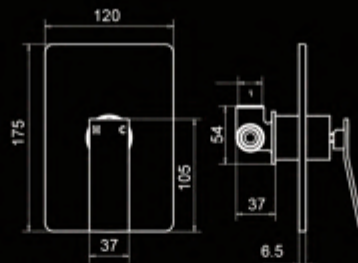

Wall Mixer
Style WA300 polished chrome