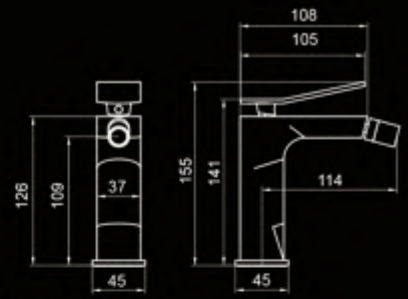

Bidet Mixer
Style WA220 polished chrome