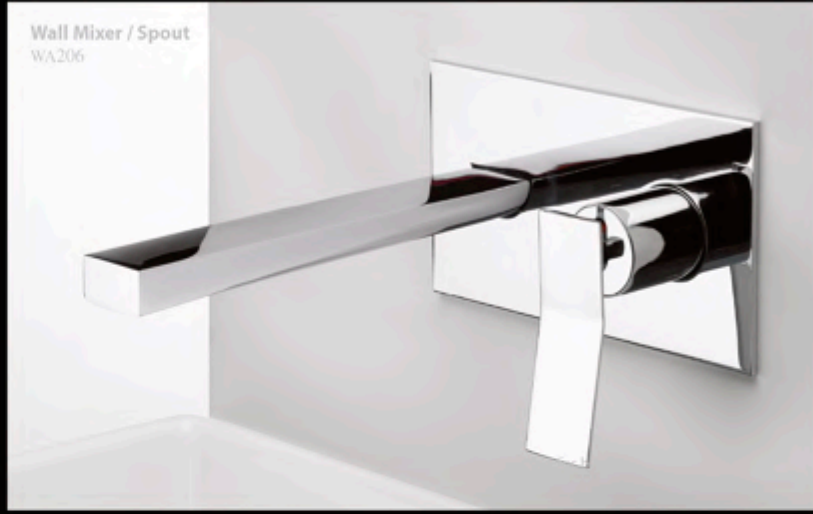

wave

BY MARCO ACERBIS

paco jaansōn

Bidet Mixer
WA220

Wall Mixer / Spout
WA206

Wall Mixer
WA300

Wall Mixer Divertor
WA310

WAIT NO LONGER FOR THE

PERFECT WAVE

Basin Mixer
WA200

wave
BY MARCO ACERBIS

Italian designer Marco Acerbis graduated in architecture from Politecnico di Milano in 1998. From 1998 to 2004 he lived in London where he worked with Foster and Partners and in 2004 he set up his own practice in Italy. He has since been the winner of XXI Compasso d'Oro Special Mention and the 2009 Red Dot Design Award.

Bath Filler
WA399

Tall Basin Mixer
WA202 (Stem Height 254mm)

Medium Basin Mixer
WA204 (Stem Height 172mm)

Mounted Bath Filler
WA740

Waterfall Spout
WA319

Bath Spout
WA320

Wall Mixer/Spout
Style WA206 polished chrome

Bath Filler
Style WA399 polished chrome

Bath Spout
Style WA320 polished chrome

Waterfall Spout
Style WA319 polished chrome

Mounted Bath Filler
Style WA740 polished chrome

wave

BY MARCO ACERBIS

Wall Mixer Divertor
Style WA310 polished chrome