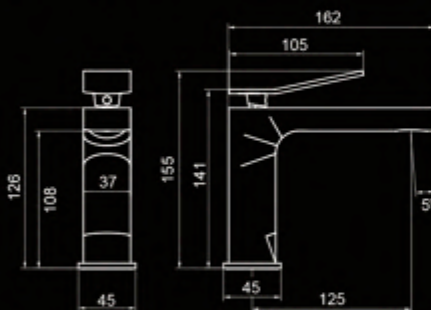

Basin Mixer
Style WA200 polished chrome