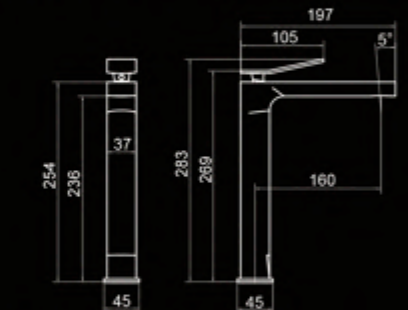

Tall Basin Mixer
Style WA202 polished chrome

paco jaansōn Bathroom Innovations

Useful objects which carry their own weight while lifting our spirits high - Each piece is an inspired balance of form and function

tel.1800 006 260 - www.pacojaanson.com.au