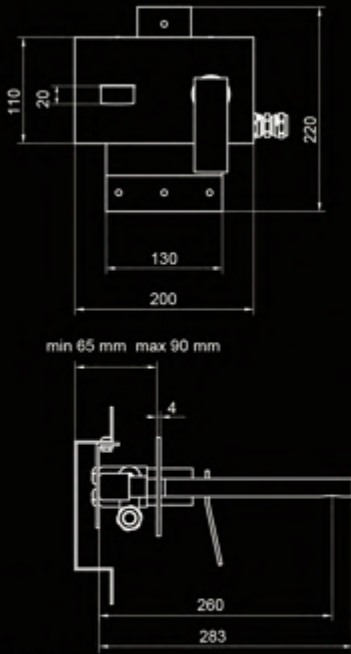

Bath Filler
WA399

Tall Basin Mixer
WA202 (Stem Height 254mm)

Medium Basin Mixer
WA204 (Stem Height 172mm)

Mounted Bath Filler
WA740

Waterfall Spout
WA319

Bath Spout
WA320

Wall Mixer/Spout
Style WA206 polished chrome