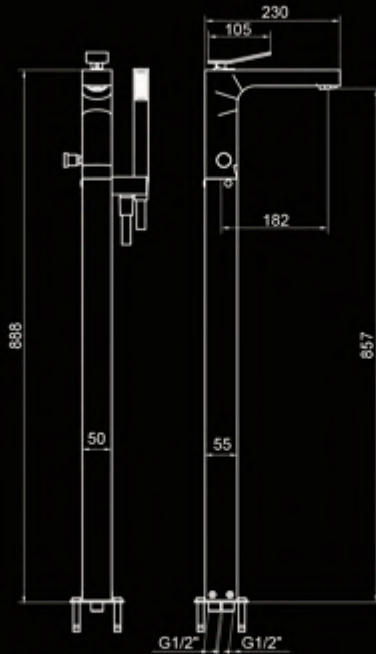

Bath Filler
WA399

Tall Basin Mixer
WA202 (Stem Height 254mm)

Medium Basin Mixer
WA204 (Stem Height 172mm)

Mounted Bath Filler
WA740

Waterfall Spout
WA319

Bath Spout
WA320

Wall Mixer/Spout
Style WA206 polished chrome