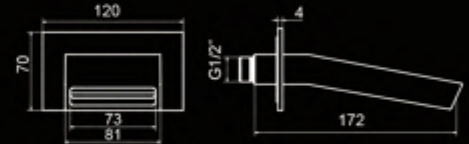

Waterfall Spout
Style WA319 polished chrome