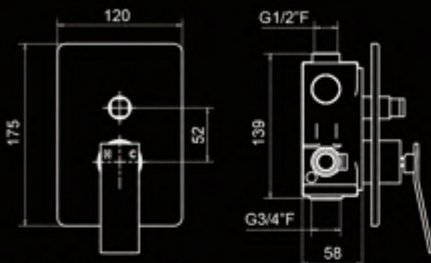

wave

BY MARCO ACERBIS

Wall Mixer Divertor
Style WA310 polished chrome