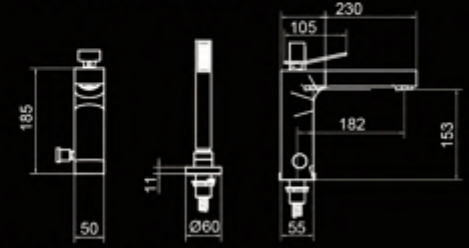

Mounted Bath Filler
Style WA740 polished chrome