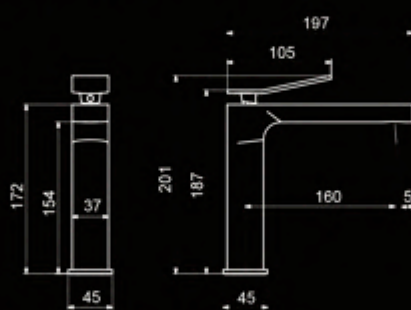

Medium Basin Mixer
Style WA204 polished chrome