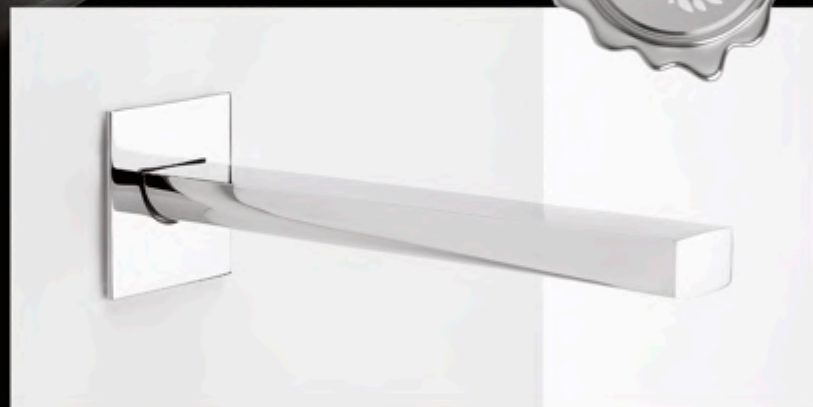

wave

BY MARCO ACERBIS

paco jaansōn

Bidet Mixer
WA220

Wall Mixer / Spout
WA206

Wall Mixer
WA300

Wall Mixer Divertor
WA310

WAIT NO LONGER FOR THE

PERFECT WAVE

Basin Mixer
WA200

wave
BY MARCO ACERBIS

Italian designer Marco Acerbis graduated in architecture from Politecnico di Milano in 1998. From 1998 to 2004 he lived in London where he worked with Foster and Partners and in 2004 he set up his own practice in Italy. He has since been the winner of XXI Compasso d'Oro Special Mention and the 2009 Red Dot Design Award.

Bath Filler
WA399

Tall Basin Mixer
WA202 (Stem Height 254mm)

Medium Basin Mixer
WA204 (Stem Height 172mm)

Mounted Bath Filler
WA740

Waterfall Spout
WA319

Bath Spout
WA320

Wall Mixer/Spout
Style WA206 polished chrome

Bath Filler
Style WA399 polished chrome

Bath Spout
Style WA320 polished chrome

Waterfall Spout
Style WA319 polished chrome

Mounted Bath Filler
Style WA740 polished chrome

wave

BY MARCO ACERBIS

Wall Mixer Divertor
Style WA310 polished chrome