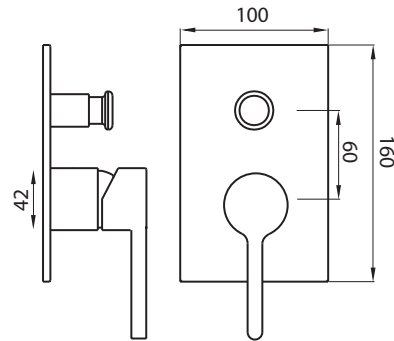

paco jaansōn

TOLEDO

Wall Diverter Mixer - Polished Chrome
Product Code: ALS-TOD

Dimensions

100mm (w) x 160mm (d) x 160mm (h)

Features

Solid Brass Construction

Stylish Chrome Plated Finish