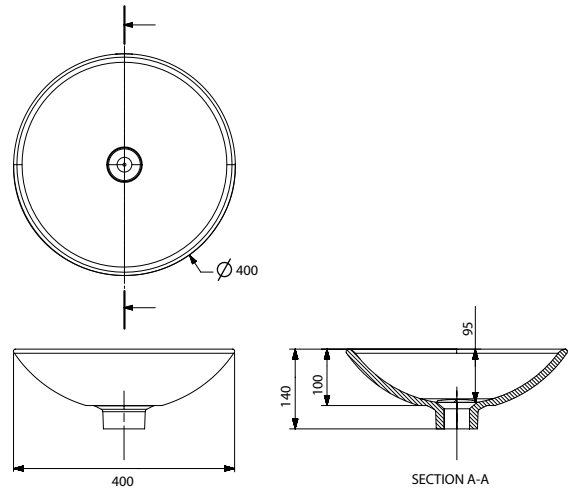

paco jaanson

BOCCHI

Lucca - Vessel Basin

Product Code: bocchi1120 - 010

Dimensions

400mm (d) x 140mm (h) x 100mm (i)

DESCRIPTION

To create simple shapes with a unique elegance, these few words express the soul of Bocchi series. Clean and essential geometries make Bocchi a timeless item and not a fad.

Lucca's conical geometry uses classical lines to occupy minimum bench space with optimum usefulness.

Elegant, spotless, and graceful, Lucca's shape is as pleasing to look at, as it is easy to clean.

Designer Claudia Damelon