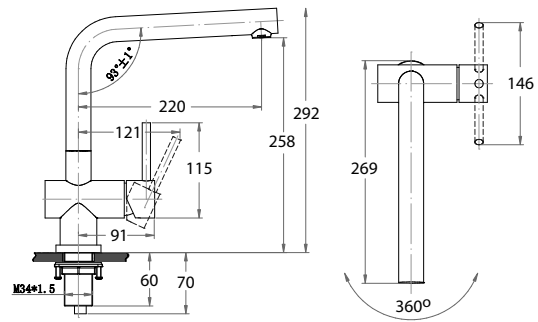

paco jaansōn

Marvel

Flat Spout Sink Mixer Stainless Steel
Product Code: Hi-GT2010B

Dimensions

70mm (w) x 269mm (d) x 292mm (h)

DESCRIPTION

This mixer tap is suitable for any new home building or home renovation as it adds character and appearance to any kitchen.

PRICING STRUCTURE

Retail Pricing:
Satin Stainless Steel
\$440.00 gst inclusive

Features

- Solid Stainless Steel (304)
- Swivel Outlet
- Pin Lever Handle
- Swivel Spout fitted with ASD Aerator
- Twin-Stud Mounting for Secure Sink Installation
- Stainless Steel Flexible Hoses – 1/2" BSP Female
- Suitable for Mains Pressure Installation
- 15 Years Limited Warranty