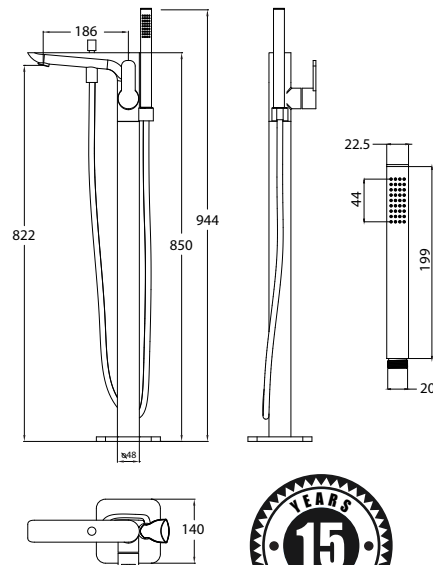

## Buddy Bath Fillers

Jabra - 944mm Free Standing Bathtub Tap  
Product Code: ALS-4005.29

### Dimensions

143mm (w) x 220mm (d) x 944mm (h)

### Features

- Solid Brass Construction
- Minimalist Styling
- Swivel outlet
- Immaculate Polished Chrome
- Inlet- 1/2 Female Flexible
- 3 Star-Wels 9.0 Lpm ( Handshower)
- 15 Years Limited Manufacturers Warranty
- 1 Year Limited Commercial Warranty
- Hose Connection

## PRICING STRUCTURE

|                          |                        |
|--------------------------|------------------------|
| Retail Pricing:          | Handshower as Spare    |
| Chrome Plated Brass      | Code: NUOVA-SLLI5402   |
| \$1,295.00 gst inclusive | \$150.00 gst inclusive |