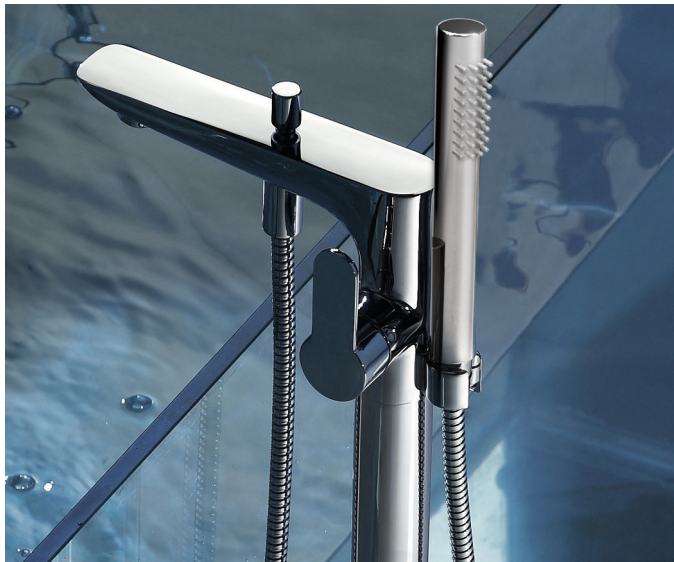

## Buddy Bath Fillers

Jabra - 944mm Free Standing Bathtub Tap  
Product Code: ALS-4005.29

## DESCRIPTION

Jabra Freestanding Bath Mixer with Chrome Hand Shower provide fingertip control for flow and temperature, a stunning simplicity that proves beyond doubt that less really can mean more. Give a clean, minimalist aesthetic appeal to any home.

The straight lines and curved angles make this freestanding bath mixer tap ideal for many contemporary bathroom designs. It is coated with polished chrome for a mirror like finish to show hospitality.

### Features

- Solid Brass Construction
- Minimalist Styling
- Swivel outlet
- Immaculate Polished Chrome
- Inlet- 1/2 Female Flexible
- 3 Star-Wels 9.0 Lpm ( Handshower)
- 15 Years Limited Manufacturers Warranty
- 1 Year Limited Commercial Warranty
- Hose Connection