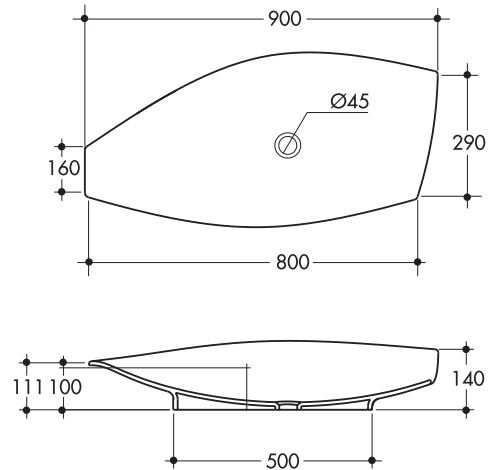

paco jaansōn

SCARABEO CERAMICHE ITALY

Kong - Bench Mount Basin White

Product Code: SCA8053

Dimensions

900mm (w) x 140mm (d) x 315mm (h)

DESCRIPTION

To create simple shapes with a unique elegance, these few words express the soul of Kong series. Clean and essential geometries make Kong a timeless item and not a fad.