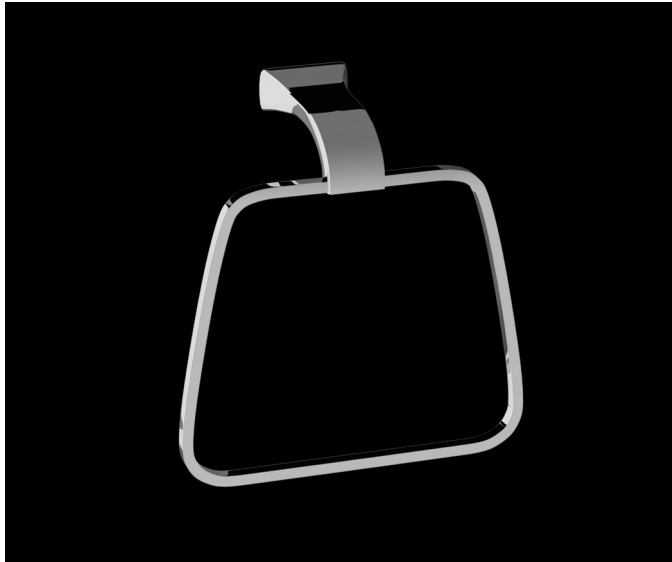

paco jaansōn

CA'POLO

Bathroom Accessories - Towel Ring
Product Code: HI-66033

Dimensions

191mm (w) x 71mm (d) x 205mm (h)

DESCRIPTION

Curves contrast against straight edges yet retain purpose and course. Ca'polo selection locks together delicacy and strength.

Finished in chrome the Ca'polo selection will lift and enhance all surroundings.

ca'polo |'kāpōlō|

Uncompromised Style.

Features

Stylish Chrome Plated Finish

7 Years Limited Manufacturers Warranty

1 Year Limited Commercial Warranty