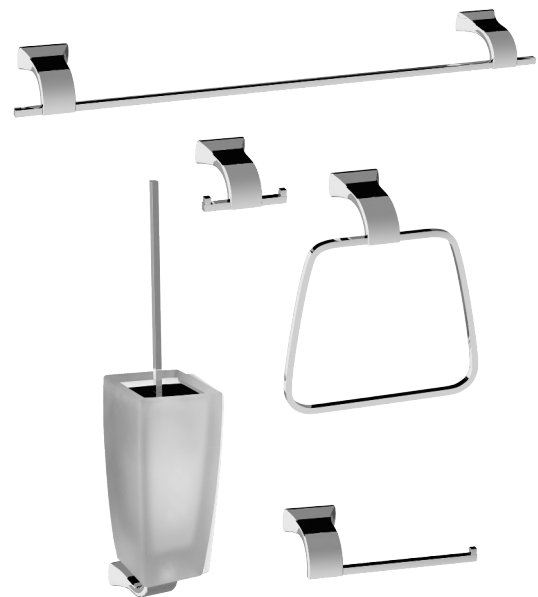

paco jaansōn

CA'POLO

Bathroom Accessories - Towel Ring
Product Code: HI-66033

Dimensions

191mm (w) x 71mm (d) x 205mm (h)

DESCRIPTION

Curves contrast against straight edges yet retain purpose and course. Ca'polo selection locks together delicacy and strength.

Finished in chrome the Ca'polo selection will lift and enhance all surroundings.

ca'polo |'kāpōlō|

Uncompromised Style.

Features

Stylish Chrome Plated Finish

7 Years Limited Manufacturers Warranty

1 Year Limited Commercial Warranty

Complete Range

PRICING STRUCTURE

Retail Pricing:

Chrome Plated Brass

\$84.00 gst inclusive

PACO JAANSON BATHROOM INNOVATIONS
Copyright © 2019. All rights reserved. Created: 05th September 2022.

Telephone : 1800 006 260