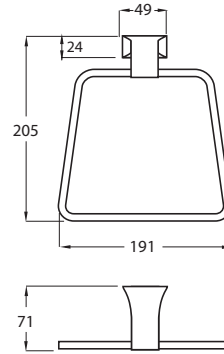

paco jaansōn

CA'POLO

Bathroom Accessories - Towel Ring
Product Code: HI-66033

Dimensions

191mm (w) x 71mm (d) x 205mm (h)

DESCRIPTION

Curves contrast against straight edges yet retain purpose and course. Ca'polo selection locks together delicacy and strength.