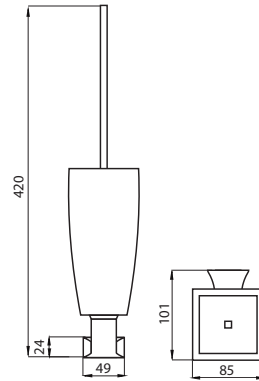

paco jaansōn

CA'POLO

Bathroom Accessories - Toilet Brush & Holder
Product Code: HI-66039

Dimensions

85mm (w) x 101mm (d) x 420mm (h)

DESCRIPTION

Curves contrast against straight edges yet retain purpose and course. Ca'polo selection locks together delicacy and strength.