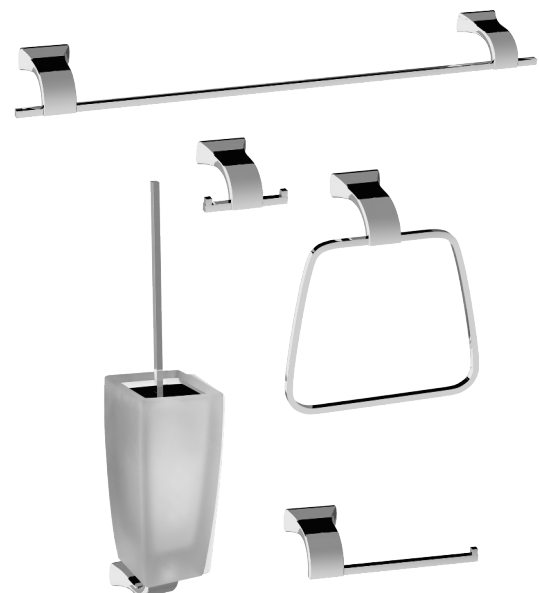

PRICING STRUCTURE

Retail Pricing:	Retail Pricing:	Retail Pricing:
HI-66036-6 (600mm)	HI-66036-7 (700mm)	HI-66036-9(900mm)
$111.00 gst inc.	$123.00 gst inc.	$138.00 gst inc.

PACO JAANSON BATHROOM INNOVATIONS
Copyright © 2019. All rights reserved. Created: 05th September 2022.

Telephone : 1800 006 260

Email - info@pacojaanson.com.au

www.pacojaanson.com.au