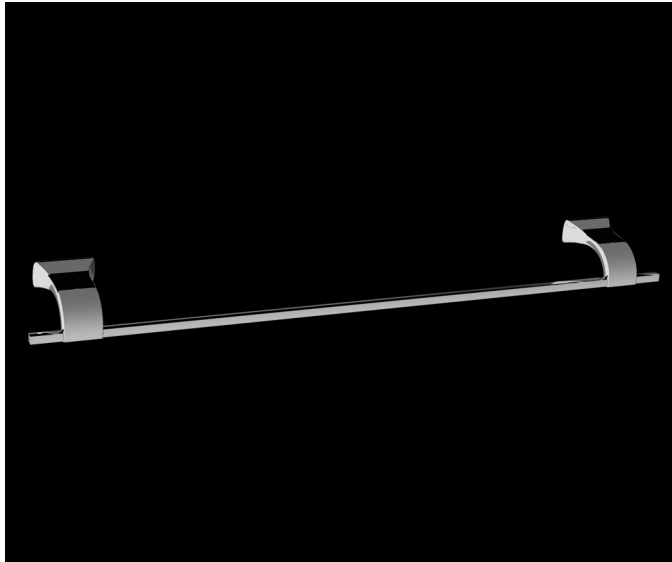

## CA'POLO

Bathroom Accessories - Towel Rails

HI-66036-6 (600mm) / HI-66036-7 (700mm) / HI-66036-9 (900mm)

### Dimensions

600 / 700 / 900mm (w) x 71mm (d) x 45mm (h)

## DESCRIPTION

Curves contrast against straight edges yet retain purpose and course. Ca'polo selection locks together delicacy and strength.

Finished in chrome the Ca'polo selection will lift and enhance all surroundings.