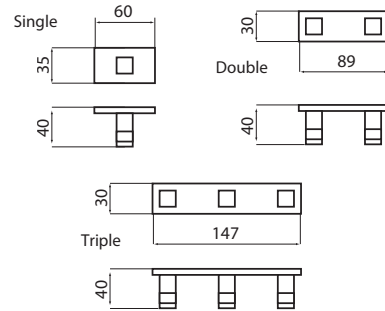

paco jaanson

ELYSIUM

Bathroom Accessories - Robe Hooks
 HI-23038S (Single) / HI-23038D (Double) / HI-23038T (Triple)

Dimensions

60 / 89 / 147mm (w) x 40mm (d) x 30mm (h)

Features

- Stylish Chrome Plated Finish
- 7 Years Limited Manufacturers Warranty
- 1 Year Limited Commercial Warranty
- Complete Range