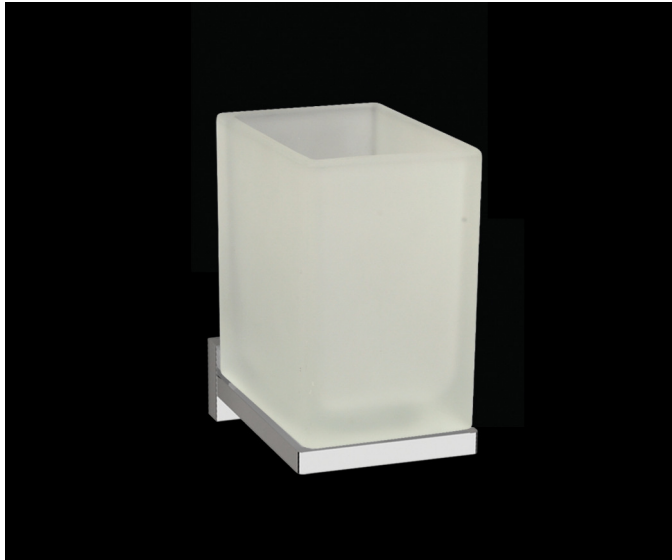

## ELYSIUM

Bathroom Accessories - Toothbrush Holder  
Product Code: HI-23031

### Dimensions

68mm (w) x 74mm (d) x 120mm (h)

## DESCRIPTION

Sharp with a conviction of shape and subtle organic finish.

The Elysium selection is hard edged and purposeful combined with a high level of refinement, quality and excellence, fitting naturally in with any modern bathroom design.