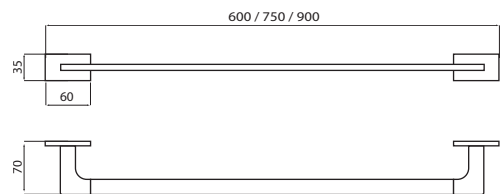

## ELYSIUM

Bathroom Accessories - Towel Rail  
HI-23036S-6 (600mm) / HI-23036S-7 (750mm) / HI-23036S-9 (900mm)

### Dimensions

600 / 750 / 900mm (w) x 70mm (d) x 35mm (h)