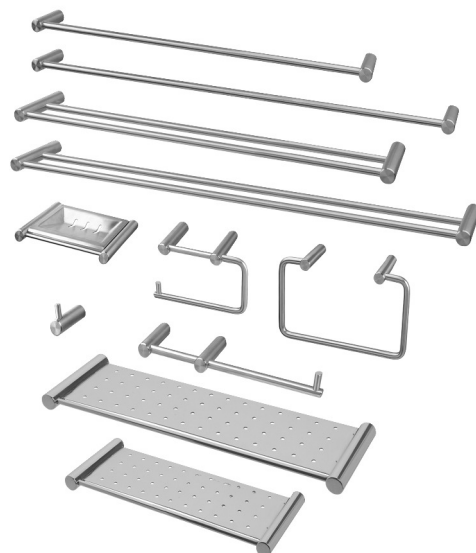

Complete Sintra Range

PACO JAANSON BATHROOM INNOVATIONS
Copyright © 2021. All rights reserved. Updated 03rd May 2022.

Telephone : 1800 006 260

Email - info@pacojaanson.com.au

www.pacojaanson.com.au