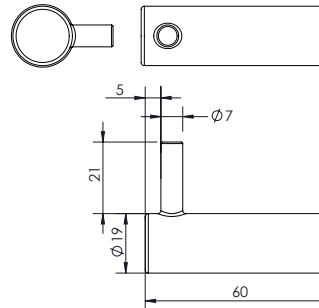

paco jaanson

SINTRA

Bathroom Accessories - Single Robe Hook
Product Code: Hi1006SS (Brushed Nickel)

Pictured above with optional extra 30mm Backing Plate

DESCRIPTION

People are forever looking for goods that will make a statement, will inspire, reflect their individuality and are designed to last.

PRICING STRUCTURE

Retail Pricing:

Hi1006SS (Brushed)	Hi1006PSS (Polished)
\$23.00 gst inclusive	\$27.60 gst inclusive

Overall Dimensions

19mm (w) x 60(d) x 40mm (h)

Features

Brushed Stainless Steel

7 Years Limited Manufacturers Warranty