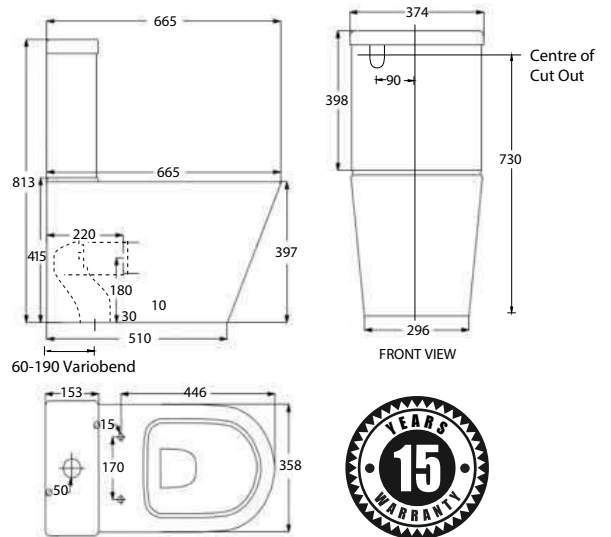

paco jaanson

DAYTONA

Slim Wall Face Toilet Suite with Hu-057 Slim Soft Close Seat
Code: Hu-8057 (Bottom Inlet) or Hu-8057BI (Back Inlet)

Dimensions

374mm (w) x 665mm (d) x 813mm (h)

DESCRIPTION

When minimalism is a must, Daytona is always first over the line. Its streamlined pan is perfect for the modern pace of everyday living.

Available with both standard and slim soft closing seats - Removable for easy cleaning.

Quehi Beer

Features

WDI Inlet & Outlet Valve

Bottom or Rear Entry Water Inlet Cistern

Supplied with Variobend Connector for S trap (AU-001)

S trap 60 to 190mm - P trap 180mm

Optional Extension for Set-Out up to 260mm S trap - Order Code Au-kada-S

4 Star - Wels 3.5 Litres Average

Slim Soft Close Seat (Hu-8057)

Made from Vitreous China

15 Years Limited Manufacturers Warranty